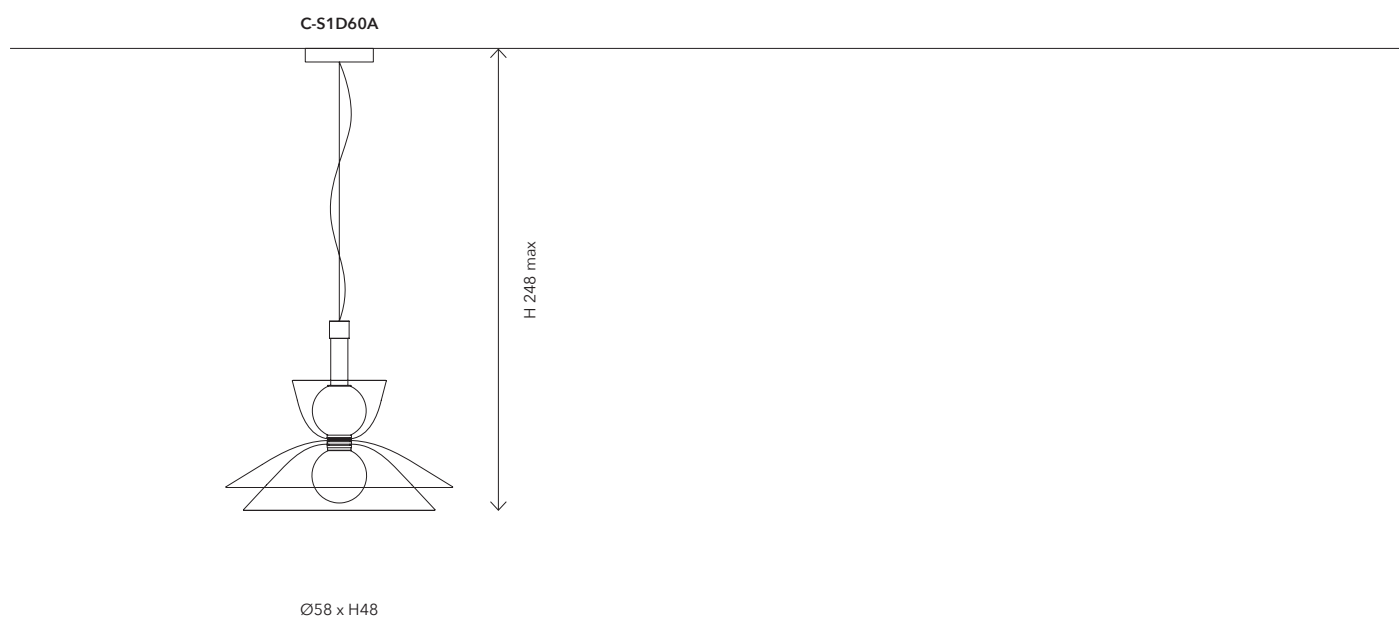

TECHNICAL SHEET

C-S1D60A | SHORT 1 D60 A

Mounting: Sospensione / Suspension

Environment: Indoor - IP20

Materials: Metallo e vetro / Metal and glass

Input Current: LED 500mA / strip LED 24V

Voltage: 120V 60Hz

Source: Tubo / Tube LED 4,5W | Sfera / Sphere LED 9W - CRI=90

Color Temperature: 3000K / 2700K

Lighting Control: Dimmable 0-10V

Cavo / Wire RAL: 9005

Finiture / Finishes

Struttura / Structure

Vetro bianco acidato
White etched glass

Vetro blu trasparente
Transparent blue glass

Vetro rosa trasparente
Transparent rose glass

NOTE:

Verificare quota H max nel disegno illustrativo

Check max H dimension in the illustrative drawing