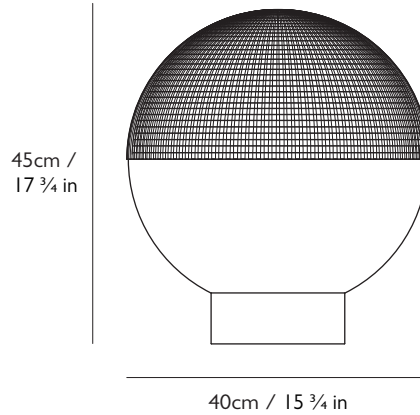

LEE BROOM

LENS FLAIR TABLE LAMP

PRODUCT DETAILS

Name

Lens Flair Table Lamp

Finish & Product Code		110-130v	220-240v
Matte Black	●	LEN0121	LEN0021
Brushed Brass	●	LEN0120	LEN0020

Materials

Steel, transparent polycarbonate

Illumination 110-130v

10w, 2700k, 700 lumen, CRI 92

Bulb: E26, 10w LED, 800 lumen, 15k hrs (1x supplied)

Illumination 220-240v

12w, 2700k, 700 lumen, CRI 80

Bulb: E27, 12w LED, 1055 lumen, 10k hrs (1x supplied)

Dimming

Dimmable. Mains voltage. TRIAC / Leading edge.

Certification

UL, cUL (110-130v)

CE, CB (220-240v)

Year of Design

2018

Dimensions

H 45cm x Dia 40cm / H 17 3/4 in x Dia 15 3/4 in

Cord

Length: 200cm / 78 3/4 in

with in-line switch

Black or gold fabric outer

Base

H 7cm x Dia 18.4cm / H 2 3/4 in x Dia 7 1/4 in

Round steel in matching matte black or brushed brass finish

Weight

Product (net): 5.5 kg / 12.13 lbs

Boxed (gross): 6.6 kg / 14.55 lbs

0220rev04

For more information please contact:

US & Canada Inquiries: +1 212 804 8477 - 34 Greene Street, New York, NY 10013 - sales@leebroom.com

UK & Global Inquiries: +44 207 820 0742 - 95 Rivington Street, London, EC2A 3AY - info@leebroom.com

WWW.LEEBROOM.COM