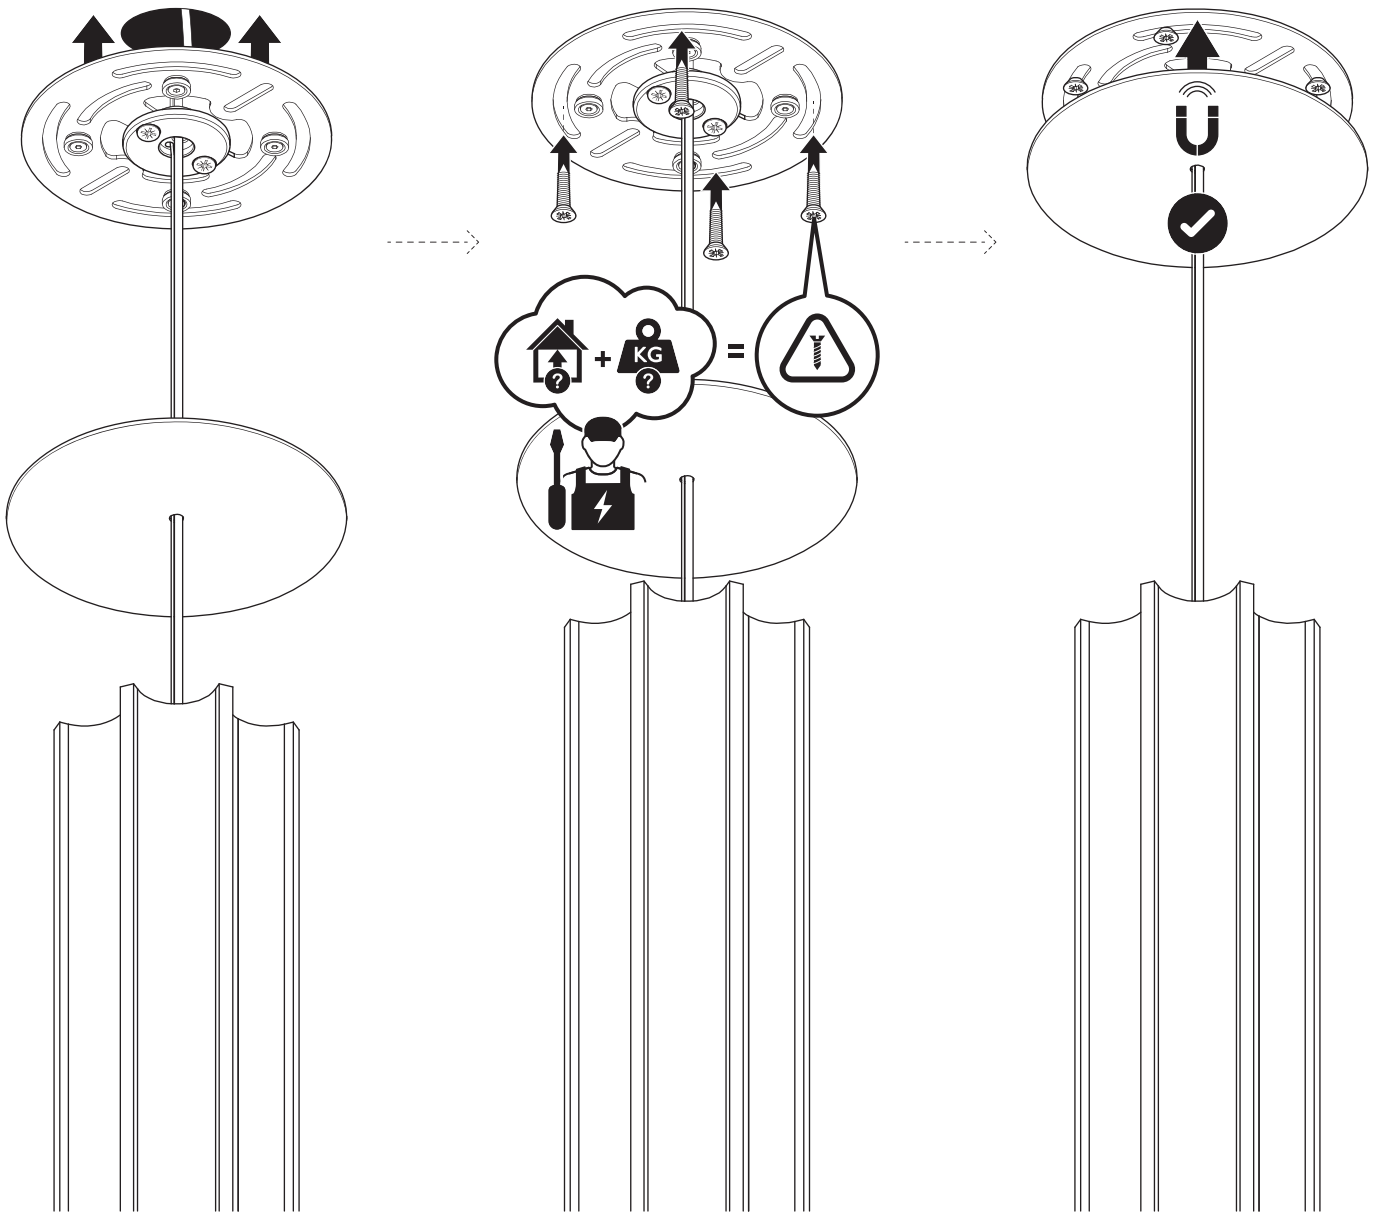

7

8

ALT0010 /

ALT0020 /

ALT0030