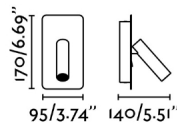

General characteristics

Fixation	Wall
Type	I
IP	20
voltage	100V-240V
Hertz	50/60Hz
Switch type	On/Off
Upwards Vertical orientation	↻ 90
Horizontal orientation	↻ 350
Power	3W

Material

Body/Structure	Aluminium+Steel
----------------	-----------------