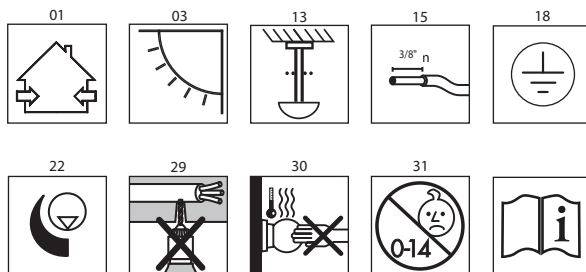

# ILLAN

design Zsuzsanna Horvath

**LUCE  
PLAN**

D82

D82S1/D82S1D

D82S2/D82S2D

D82S3/D82S3D

The product must be separated from other waste and sent to an authorized center for the treatment and recycling of electrical and electronic equipment.