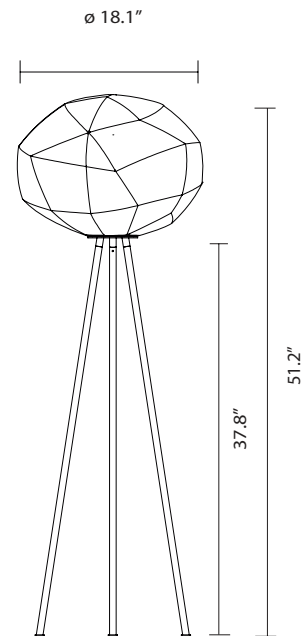

GEMO P
by Luca Nichetto, 2017

Floor lamp. Structure in black chrome electroplated steel. Diffuser in blown opal matt glass. Dimmer placed in electric cord.

Type: Floor lamp

Environment: Indoor

Structure: Steel

Diffuser: Glass

Voltage: 120 V

Dimmer: included

Supply: Electrical cord with plug

Cable length: 78.7"

**Light source: E26 Halo. Eco. Max. 150W
E26 LED 15W 2700K DIMM**

GEMO P

320030100034 **black chrome**

 **6 kg**
9.8 kg

 IP-20