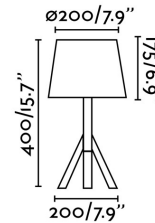

## HAT white table lamp

Ref. 28408

Modern table lamp made from wood with a textile shade.

### Specifications

<b>Bulb:</b>	1 x E14 40W
<b>Bulb included:</b>	No
<b>Transformer:</b>	
<b>Transformer included:</b>	No
<b>Voltage:</b>	100-240V
<b>IP:</b>	20
<b>Class:</b>	II
<b>Material:</b>	Wood with a textile shade
<b>Designer:</b>	
<b>Recommended bulb:</b>	17461
<b>Description of recommended Bulb:</b>	BULB G45 MATT LED E14 4W 2700K
<b>Length:</b>	200 mm
<b>Net Width:</b>	200 mm
<b>Height:</b>	400 mm
<b>Diameter:</b>	200 Ø
<b>Net Weight:</b>	0.70 kg
<b>Volume:</b>	0.01300 m3