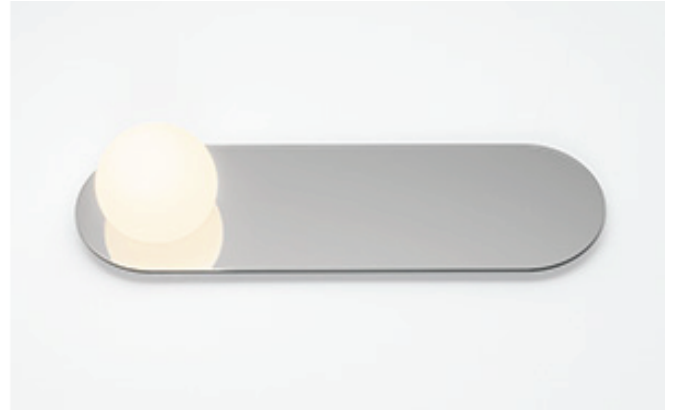

CIRC

A-3702
wall light

Date	Type
Project	
Location	
Model #	Quantity
Specifier	

Description

Illuminated round copper mirror with an integrated dimmable LED providing direct and indirect light.
Glass shade.

Pictures above might not show the specified dimensions or material. They are for illustration purposes only.

Ordering information

Product Code	Lamp	Finish
A-3702-W	LED 10W (2700K / Ang 120° / >80 CRI) / LED included 120V / Typ* 850 lumens / Dimmable Triac Glass shade	<ul style="list-style-type: none"> 23 GR F Grey Fumé 65 BR F Bronze Fumé CUSTOM

Special instructions

CIRC

A-3703

wall light

Date	Type
Project	
Location	
Model #	Quantity
Specifier	

Description

Illuminated oval grey fumé mirror with an integrated dimmable LED providing direct and indirect light.
Glass shade.

Special instructions

CIRC

A-3706

wall light

Date	Type
Project	
Location	
Model #	Quantity
Specifier	

Description

Illuminated round plain mirror with an a integrated dimmable LED providing direct and indirect light. Glass shade.