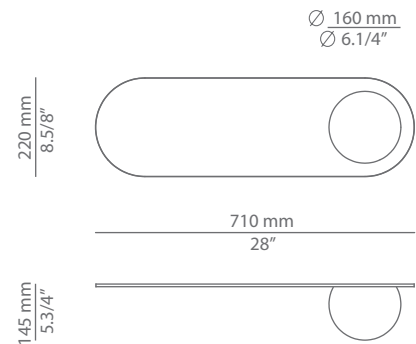

Product includes

Code	Description
A-3703-W	1 Circ wall light
113702002	1 glass shade kit

SPECIAL REQUIREMENTS

Custom finishes and versions

Alternate lamping, versions and finishes available for projects. Consult our offices.

Special instructions