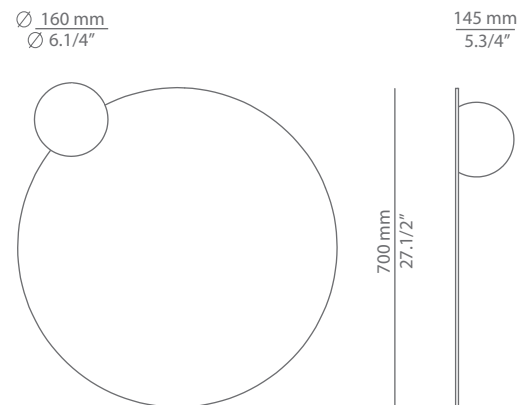

Product includes

Code	Description
A-3706-W	1 Circ wall light
113702002	1 glass shade kit

SPECIAL REQUIREMENTS

Custom finishes and versions

Alternate lamping, versions and finishes available for projects. Consult our offices.

Special instructions