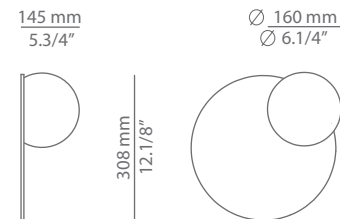

Product includes

Code	Description
A-3702-W	1 Circ wall light
113702002	1 glass shade kit

SPECIAL REQUIREMENTS

Custom finishes and versions

Alternate lamping, versions and finishes available for projects. Consult our offices.

Special instructions