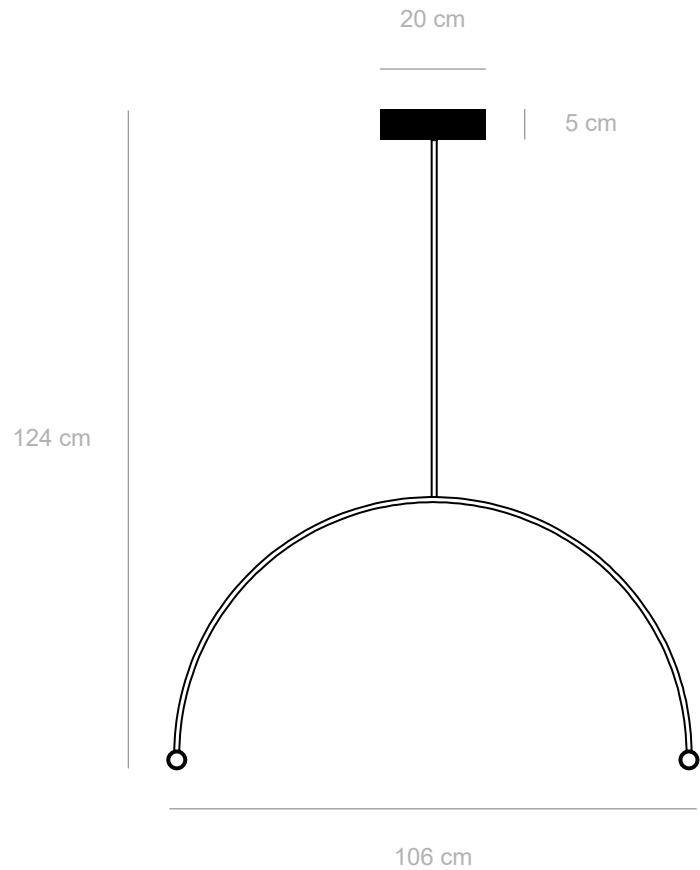

NAAMA HOFMAN
LIGHT OBJECTS

2020

Tube Pendant collection

Pendant light

The Tube Pendant collection combines elegance and complexity and is designed with maximum configuration flexibility and spatial adaptability.

Tube pendant

technical details

No. 1

Materials: brass pipe, acrylic tube, LED lights
Light: flexible LED strip light, 32W, 24V - UL listed

Color temperature: 2700K warm white

Dimensions: 106 cm x 124 cm (height to order)

Light Tube diameter: 35 mm

Brass pipe diameter: 10 mm

Number of light tubes: 2

Voltage: 110-240

CE Approved

Assembled by hand in Berlin studio from costume components.

Available finishes: polished brass, natural brass, black, white