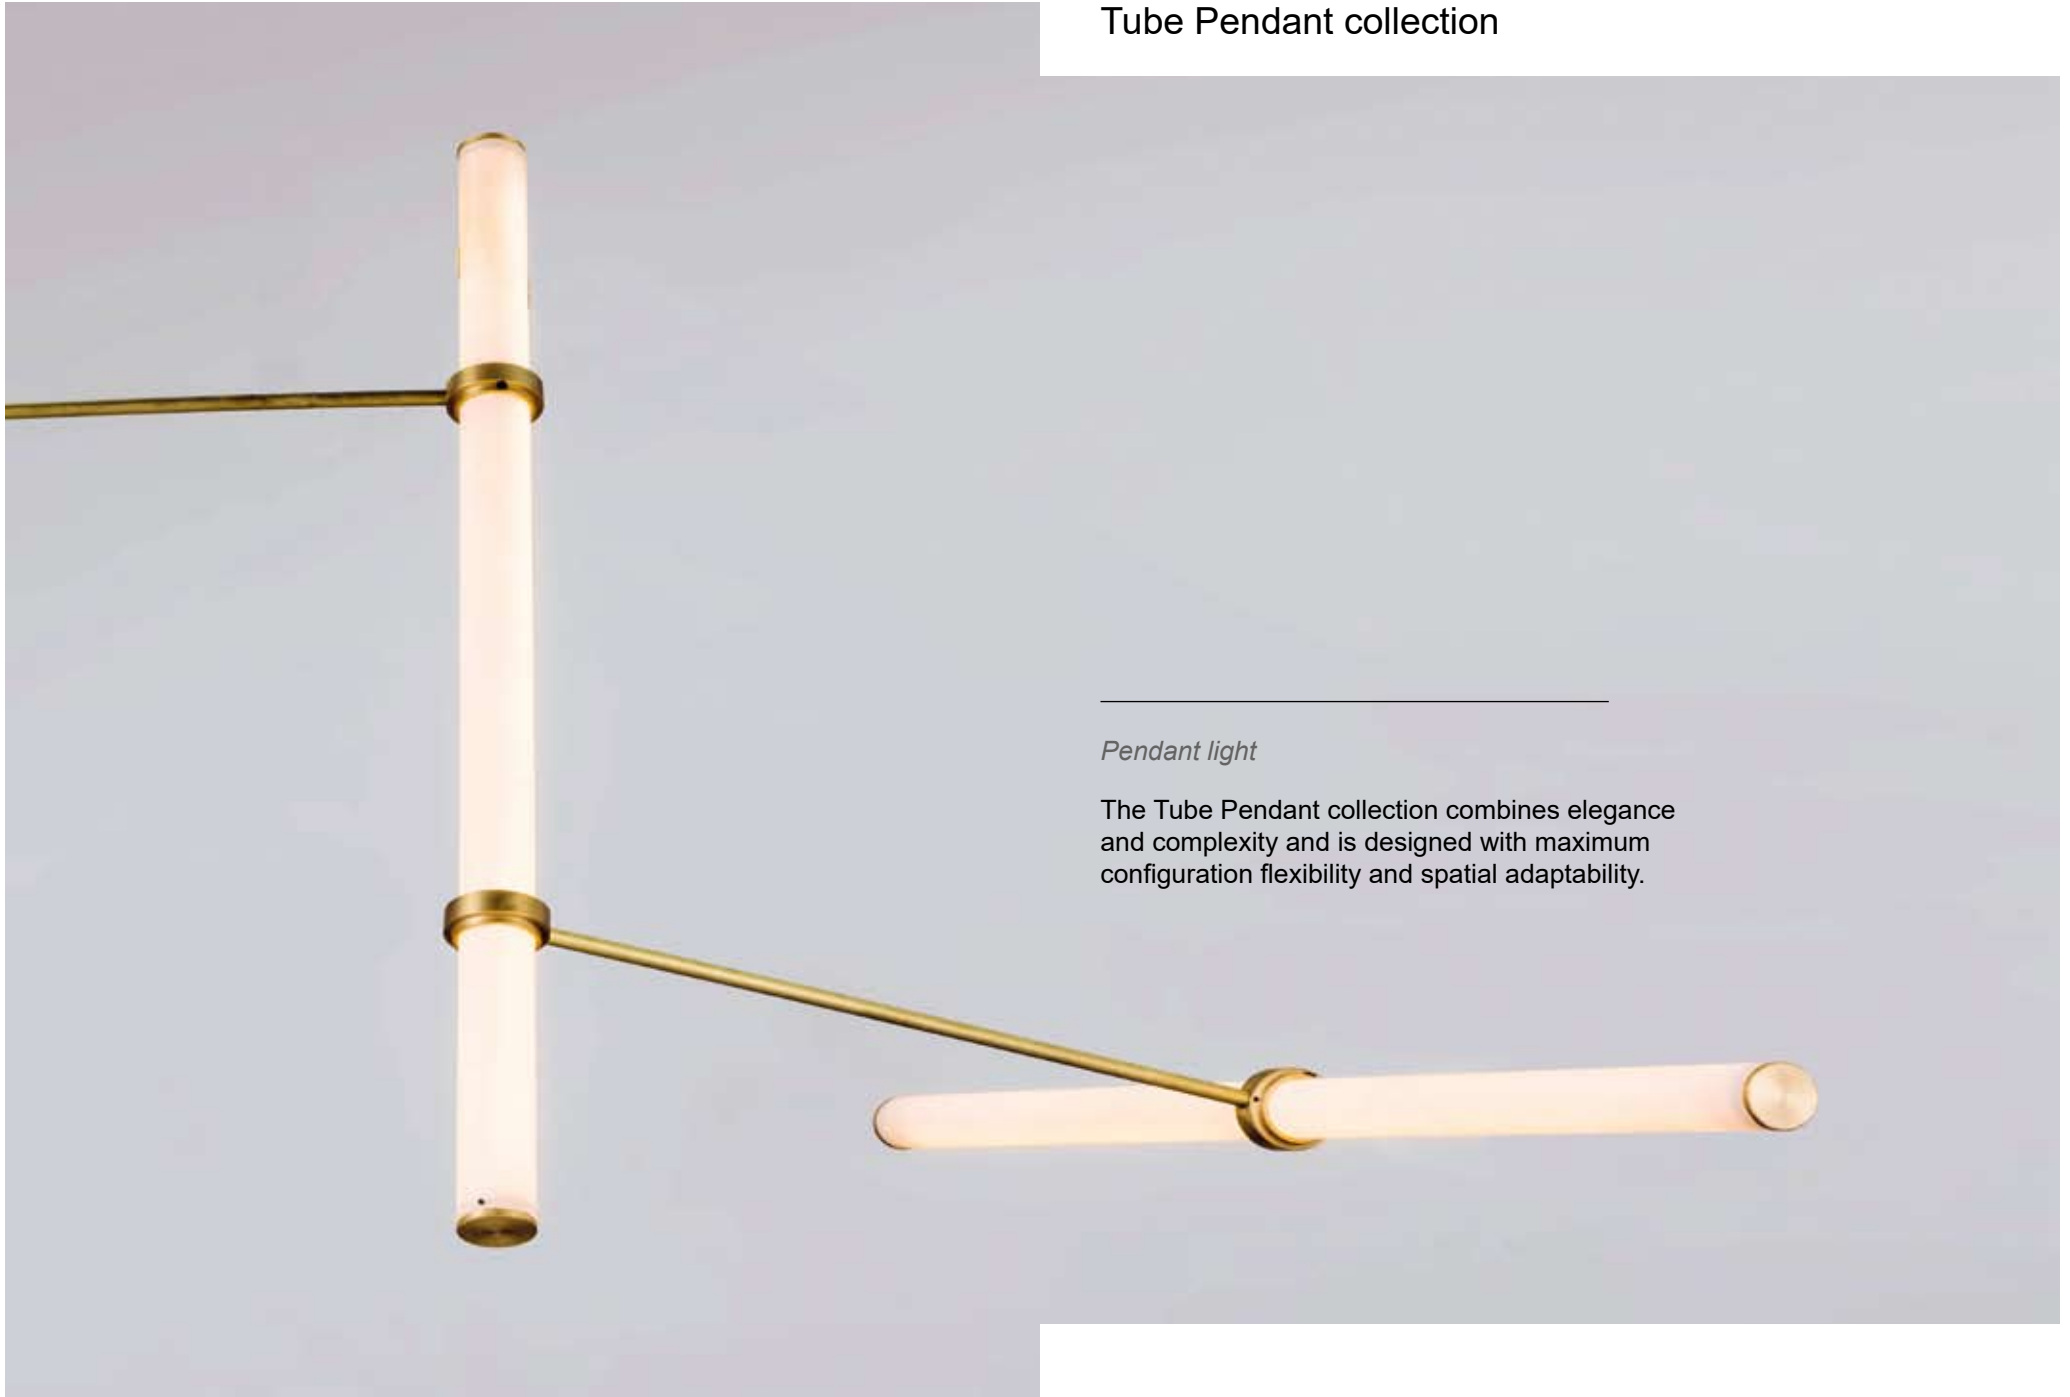

NAAMA HOFMAN
LIGHT OBJECTS

2020

Tube Pendant collection

Pendant light

The Tube Pendant collection combines elegance and complexity and is designed with maximum configuration flexibility and spatial adaptability.

Tube pendant

technical details

No. 1

Materials: brass pipe, acrylic tube, LED lights
Light: flexible LED strip light, 32W, 24V - UL listed

Color temperature: 2700K warm white

Dimensions: 106 cm x 124 cm (height to order)

Light Tube diameter: 35 mm

Brass pipe diameter: 10 mm

Number of light tubes: 2

Voltage: 110-240

CE Approved

Assembled by hand in Berlin studio from costume components.

Available finishes: polished brass, natural brass, black, white