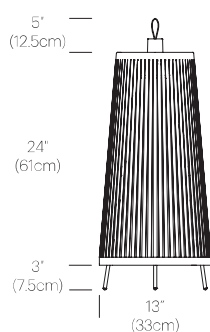

DIMENSIONS

SOLIS FS 24