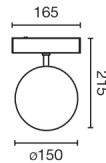

## General characteristics

Fixation	Ceiling,Wall
Type	III
IP	20
voltage	24V DC
Power	5W