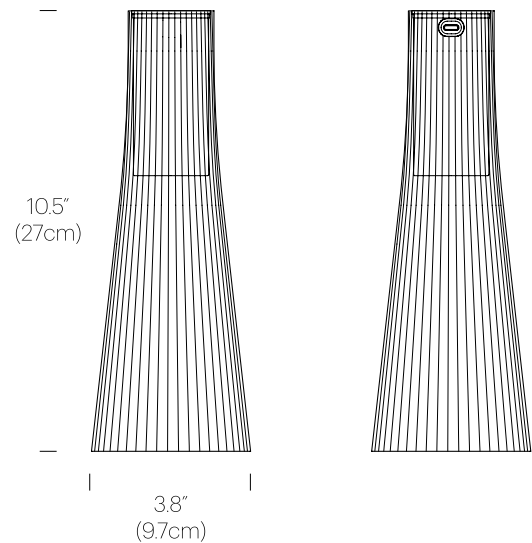

DIMENSIONS

CANDÉL

PRODUCT CODES

Candél (Silver/Clear):	CAND CLR
Candél (Brass/Bronze):	CAND BRZ
Candél (White/Clear):	CAND WHT
Candél (Black/Smoke):	CAND BLK

PACKAGING WEIGHTS AND DIMENSIONS

Candél:	1.5LBS	4" X 11.8"
	.68KGS	10cm X 30cm

NOTES

Custom requests can be considered on volume orders