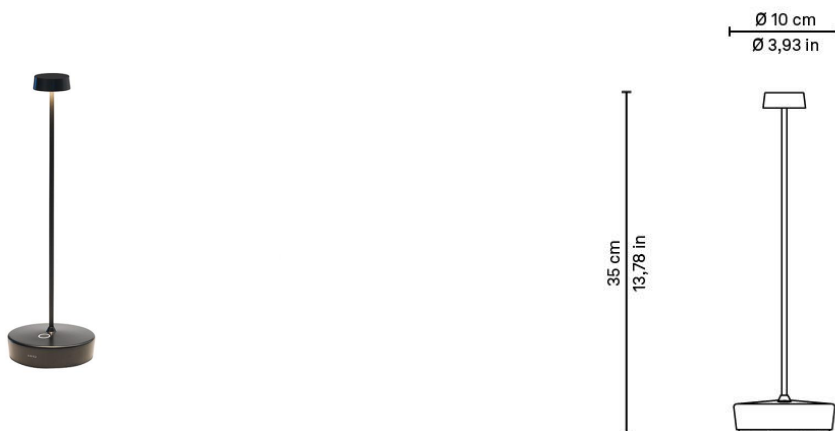

SWAP

TABLE

LAMPES A PORTER

Swap is a battery-operated, portable and rechargeable table lamp. It has a contact charging base and dimmer touch control. It can also be customised choosing from a range of glass lampshades or a fabric "handkerchief", which are attached to the top of the lamp with a suction cap.

DIMENSIONS AND HOLES

Dimensions \varnothing 10 cm x 35 cm / \varnothing 3,9 x 13,8 in

ILLUMINOTECHNICAL SPECIFICATIONS

| | |
|--------------------|--------------|
| Source | LED |
| Type | SMD |
| Total watt | 2,2 W |
| Lumen lamp | 185 lm |
| Beam angle | 80° |
| Colour temperature | 2700 K |
| IRC | >80 |
| Dimmer | TOUCH dimmer |