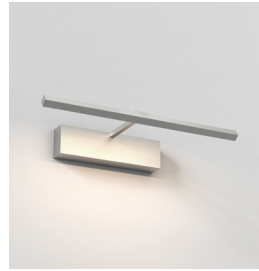

Mondrian Wall 400

astro

General

Location:	Interior
Class:	cULus (Class I)
Location Rating:	Dry
Driver Required:	Mains 120V
Installation Orientation:	Wall Mount - Downlight
Fitting Method:	½" Stub Mount or 3 x 2" Switch Box or 4 x 2" Handy Box
Main Material:	Metal - Aluminium
Dimensions (mm):	H: 60 W: 400 D: 188
Dimensions (inch):	H: 2.36 W: 15.75 D: 7.4
Cut Out Hole (mm/inch):	-
Recess Depth (mm/inch):	-
Fire Rating:	-
Cable Length (mm/inch):	-
Gross Weight (lb):	2.08
Ada Compliant:	Yes - if installed in compliance with ADA 307.2, 308, 309.3, 309.4
Ic Rating:	-

Lamp

Light Source:	LED Strip
Wattage:	8W
Lamp Included:	Yes (Integral)
Maximum Lamp Length (mm/inch):	-
Luminous Flux (lm):	141
Colour Temp (K):	2700
Cri (Ra):	90
Macadam Ellipse:	2610-2710K
Tilt Adjustable Angle (°):	40
Rotation Adjustable Angle (°):	-
Average Lifetime (hrs):	53000
Beam Angle (°):	To Be Advised

Electrical

Switched:	No
Dimmable:	No
Dimming Method:	-
Supply Frequency (Hz):	50-60
Driver/Ballast Voltage (V):	100-277
Driver Average Lifetime (hrs):	482000
Efficacy (lm/W):	18

Additional Information:

Shade Included:	-
Shade/Diffuser Material:	-
Shade/Diffuser Finish:	-
F Mark:	-

CODE: 1374021
FINISH: MATT NICKEL