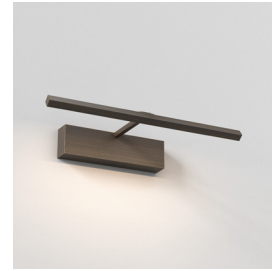

CODE: 1374025
FINISH: BRONZE