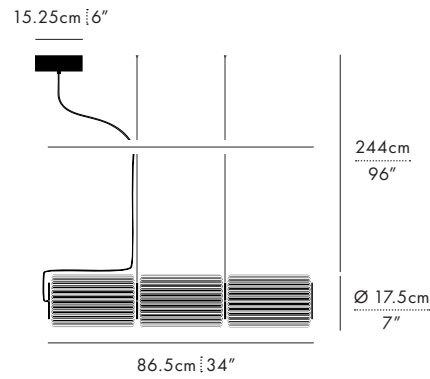

COLUMN 175 HORIZONTAL - P

PENDANT / DESIGNER: LUKAS PEET / 2022

A-N-D

MANUFACTURED IN CANADA

A-N-D.COM

□ COL-175-3-P-H