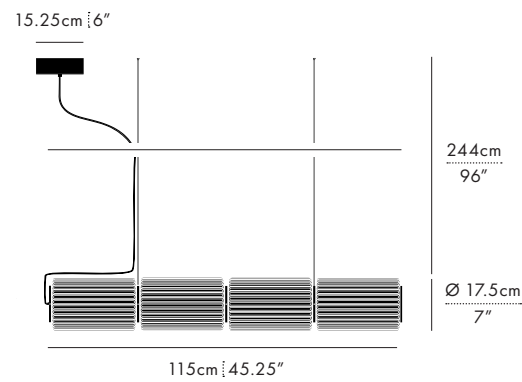

□ COL-175-4-P-H