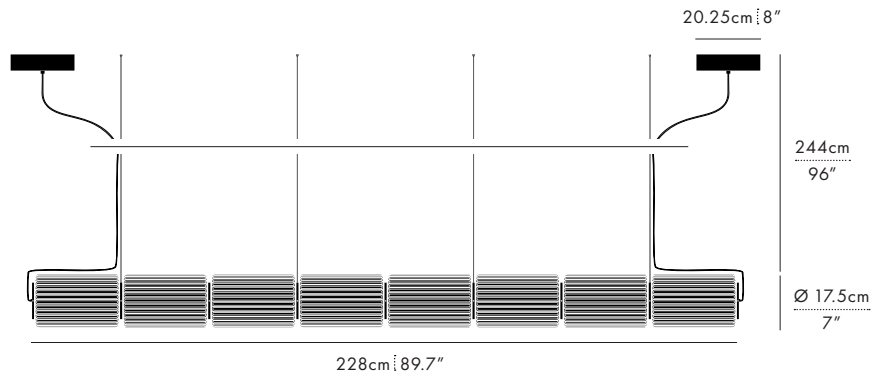

COLUMN 175 HORIZONTAL - P

PENDANT / DESIGNER: LUKAS PEET / 2024

A-N-D

MANUFACTURED IN CANADA

A-N-D.COM

□ COL-175-8-P-H