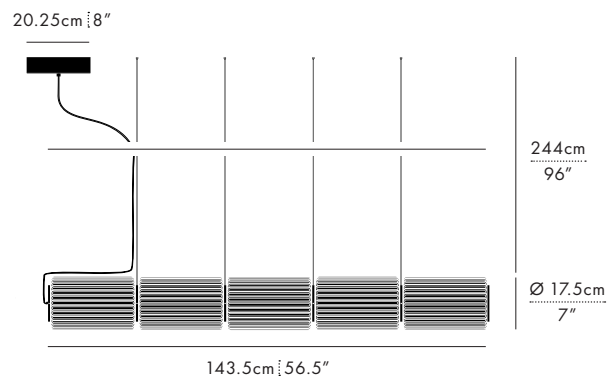

□ COL-175-5-P-H