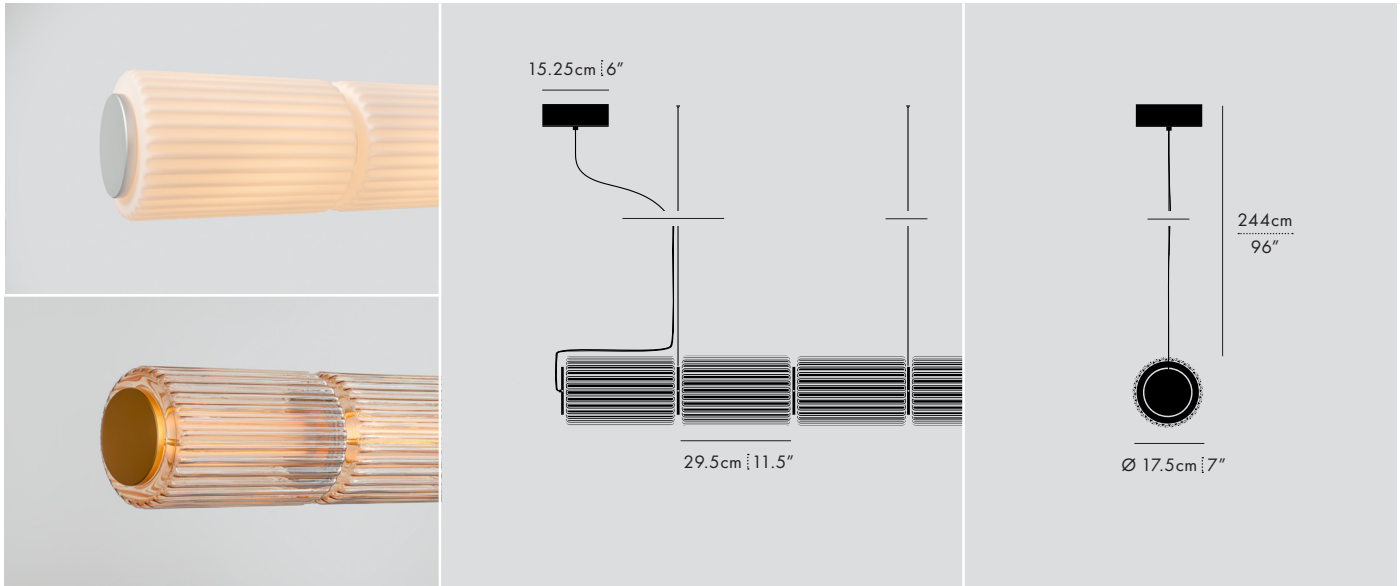

# COLUMN 175 HORIZONTAL - P

PENDANT / DESIGNER: LUKAS PEET / 2022

**A-N-D**

MANUFACTURED IN CANADA

A-N-D.COM

VISIT [A-N-D.COM](http://A-N-D.COM) FOR 3D MODELS INCLUDING REVIT/IES.

## DESCRIPTION

The Column conveys order, symmetry and magnificence. With a commutable quality, the luminaire is able to grow and increase its commanding presence in a room to affirm its powerful structure.

## DIMENSIONS (PER 1 UNIT)

- Luminaire: Ø 17.5 x 29.5cm / Ø 7" x 11.5"
- Adjustable drop length: 244cm / 96"
- \* CUSTOM LENGTH AVAILABLE
- Weight: 3.6kg / 7.9lbs