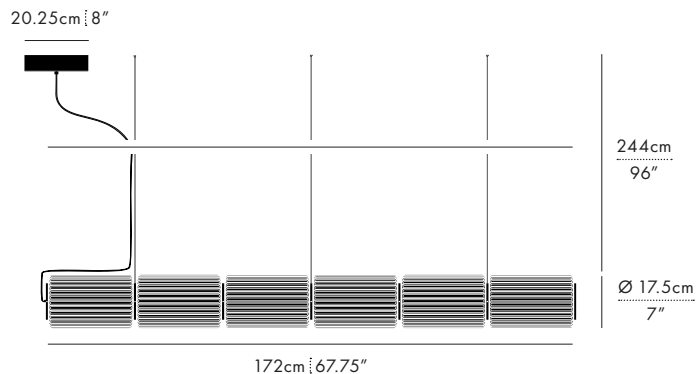

□ COL-175-6-P-H