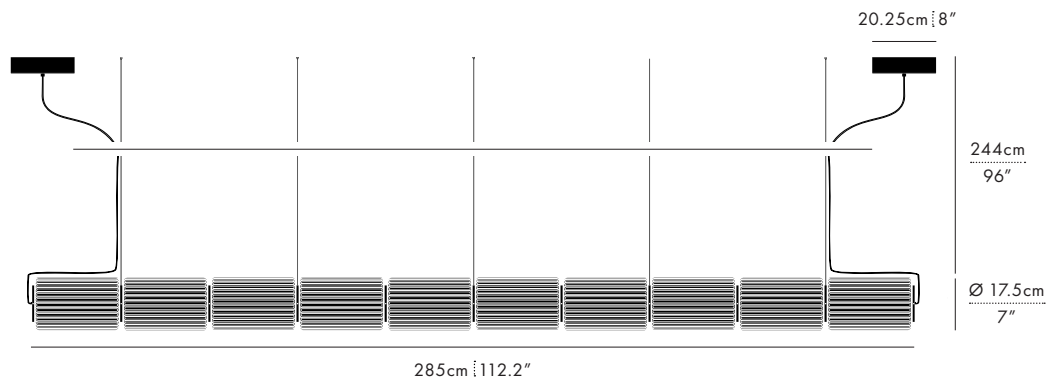

□ COL-175-10-P-H