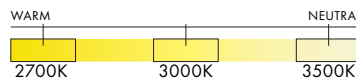

## DIMENSIONS (PER 1 UNIT)

- Luminaire: Ø 17.5 x 29.5cm / Ø 7" x 11.5"
- Adjustable drop length: 244cm / 96"
- \* CUSTOM LENGTH AVAILABLE
- Weight: 3.6kg / 7.9lbs

## COLOUR TEMPERATURE OPTIONS