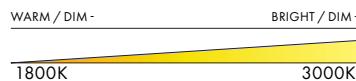

DIM TO WARM

MATERIALS

- Glass
- Aluminum