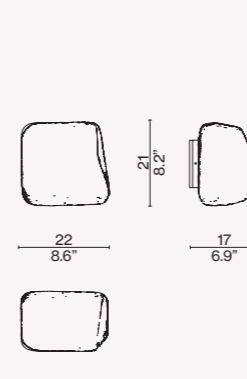

072 W2 01 W2 02