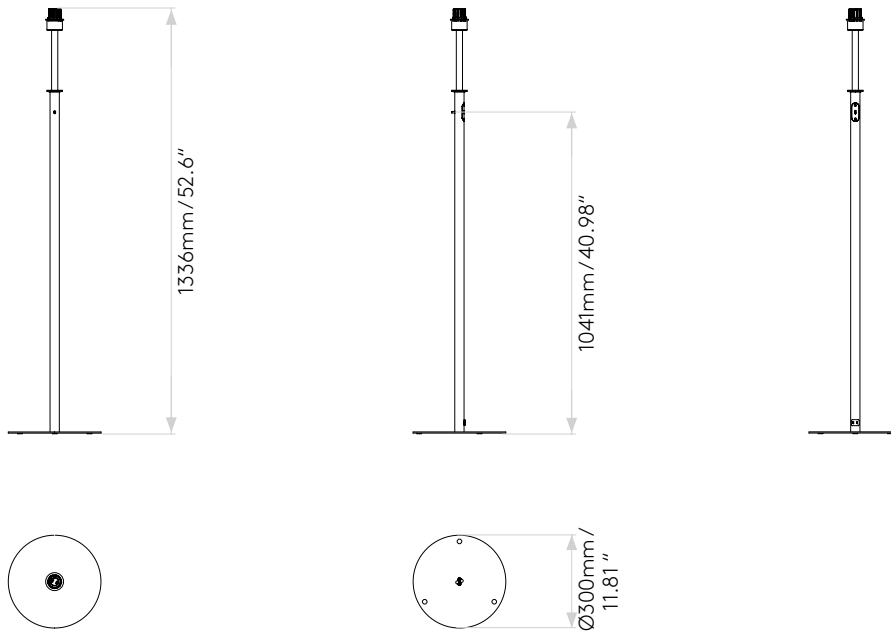

General

Location:	Interior
Class:	cULus (Class 1)
Location Rating:	Dry
Driver Required:	Mains 120V
Installation Orientation:	-
Fitting Method:	-
Main Material:	Metal - Mild Steel
Dimensions (mm):	H: 1336 W: 300 D: 300
Dimensions (inch):	H: 52.60 W: 11.81 D: 11.81
Cut Out Hole (mm/inch):	-
Recess Depth (mm/inch):	-
Fire Rating:	-
Cable Length (mm/inch):	3000 /118.11
Gross Weight (lb):	2.31
Ada Compliant:	Yes - if installed in compliance with ADA 308, 309.3, 309.4
Ic Rating:	-

Lamp

Light Source:	E26/Medium
Wattage:	60W Max
Lamp Included:	No
Maximum Lamp Length (mm/inch):	-
Luminous Flux (lm):	Lamp Dependent
Colour Temp (K):	Lamp Dependent
Cri (Ra):	Lamp Dependent
Macadam Ellipse:	-
Tilt Adjustable Angle (°):	-
Rotation Adjustable Angle (°):	-
Average Lifetime (hrs):	Lamp Dependent
Beam Angle (°):	Lamp Dependent

Product Elevations

astro

Please note that some dimensions may vary slightly due to manufacturing tolerances, this includes cable entry and fixing holes.

Without Shade

With French Drum 440 Shade