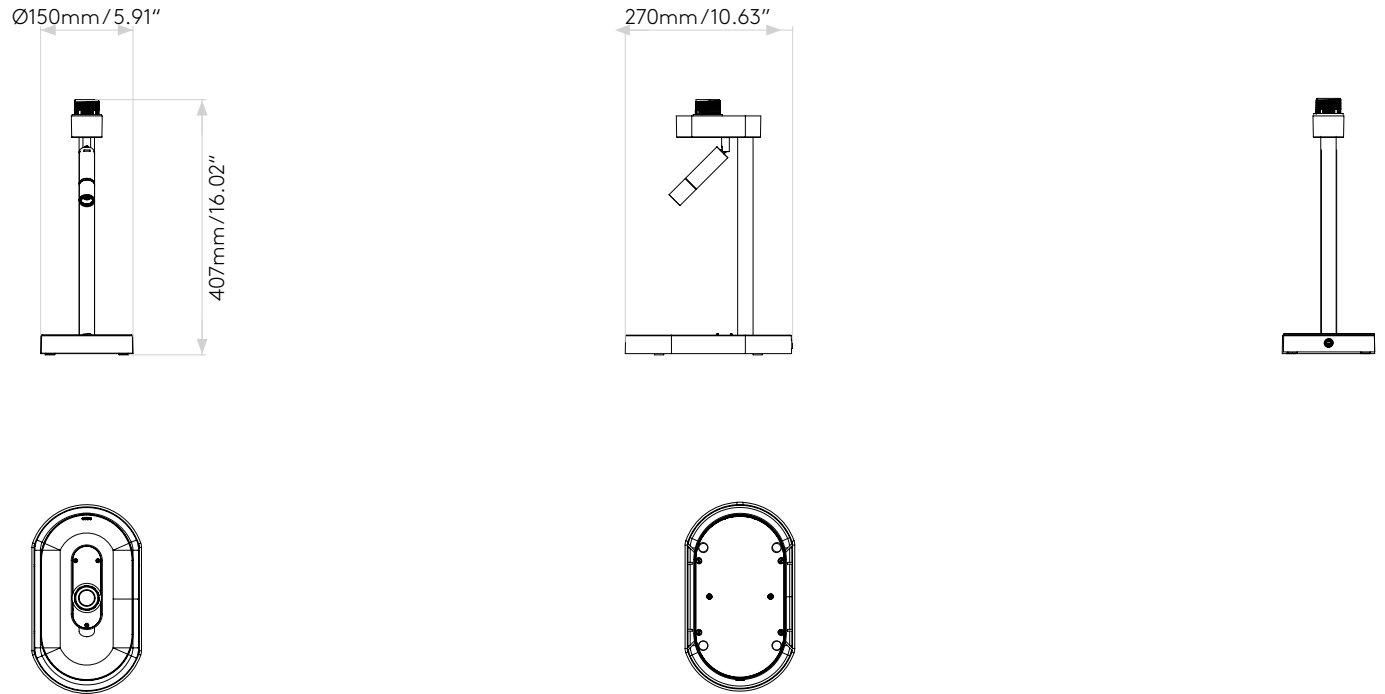

Product Elevations

astro

Please note that some dimensions may vary slightly due to manufacturing tolerances, this includes cable entry and fixing holes.

Without Shade