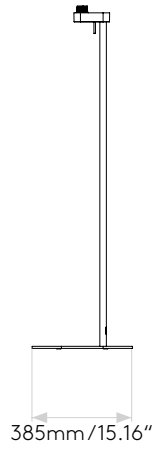

Venn Floor

astro

General

Location:	Interior
Class:	cULus (Class I)
Location Rating:	Dry
Driver Required:	Mains 120V
Installation Orientation:	-
Fitting Method:	-
Main Material:	Metal - Zinc
Dimensions (mm):	H: 1550 W: 234 D: 424
Dimensions (inch):	H: 61.02 W: 9.21 D: 16.69
Cut Out Hole (mm/inch):	-
Recess Depth (mm/inch):	-
Fire Rating:	-
Cable Length (mm/inch):	3000/118.11
Gross Weight (lb):	16.72
Ada Compliant:	Yes - if installed in compliance with ADA 308, 309.3, 309.4
Ic Rating:	-

Lamp

Light Source:	E26/Medium
Wattage:	40W Max
Lamp Included:	No
Maximum Lamp Length (mm/inch):	-
Luminous Flux (lm):	Lamp Dependent
Colour Temp (K):	Lamp Dependent
Cri (Ra):	Lamp Dependent
Macadam Ellipse:	-
Tilt Adjustable Angle (°):	-
Rotation Adjustable Angle (°):	-
Average Lifetime (hrs):	Lamp Dependent
Beam Angle (°):	Lamp Dependent

Product Elevations

astro

Please note that some dimensions may vary slightly due to manufacturing tolerances, this includes cable entry and fixing holes.

Without Shade

With Stadium 300 Shade