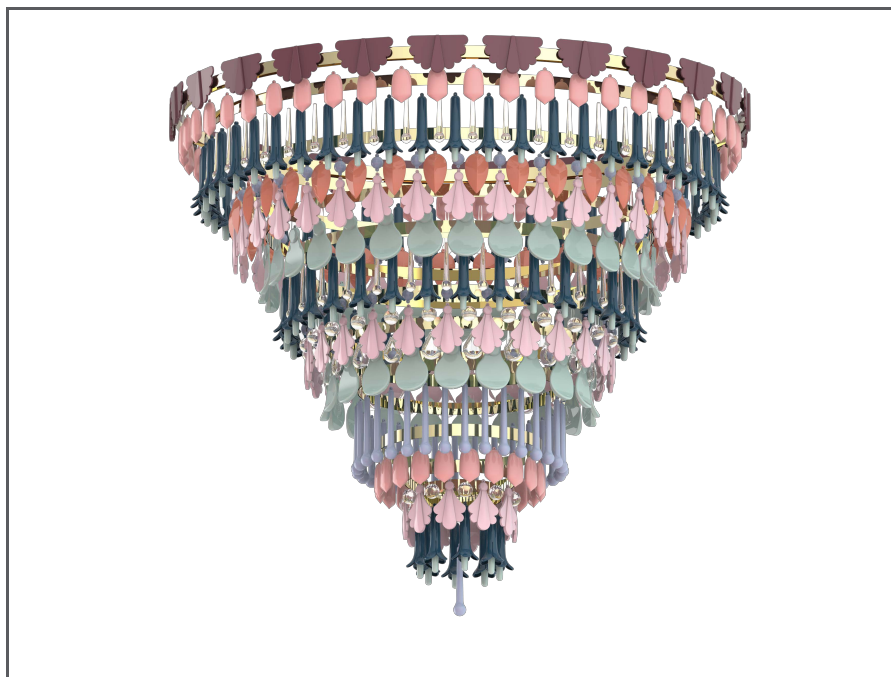

Seasons - Chandelier Ø140 - Otoño

Collection: SEASONS

Mounting: Chandelier

Use: Indoor

Environment:

Art Deco and nature are the sources of inspiration for Seasons, a lighting collection that combines the stamp of a recognizable style with the richness of colors and shapes of the seasons of the year. The happy 20's are the framework in which the vitalist Art Deco emerged, recognizable by its aerodynamic lines and geometric patterns. A style that, fruit of a laborious process of engraving composes this fantastic collection of lights. Meanwhile, the seasons of the year are expressed through a masterful treatment of color that conveys the particular beauty of each of them with their changes during night and day or the place where they take place. Proposals that cover from greens of spring to gray-blue tones of winter. Colors applied by hand on ornamented fragments combined with glass elements.

Description:

Seasons - Chandelier Ø140 - Fall

Seasons - Chandelier Ø140 - Otoño

Sketch