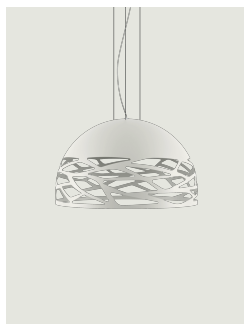

Options of Kelly

Kelly small dome 50