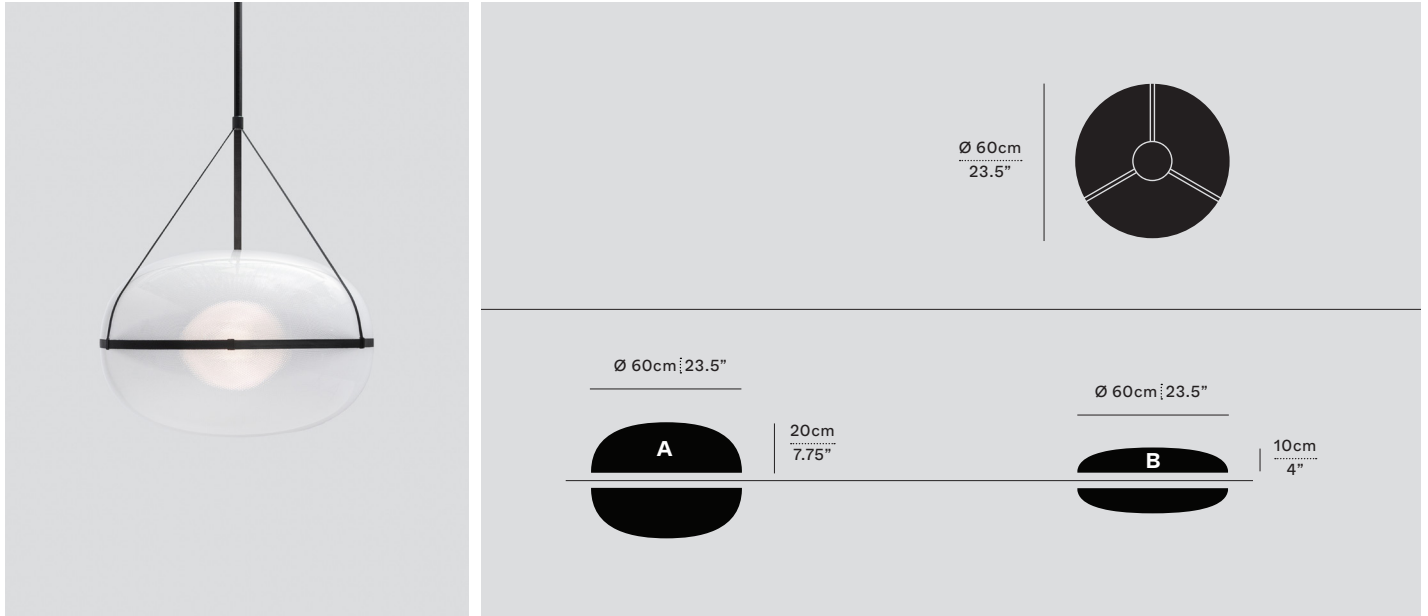

IRIS 60 — P

A—N—D

PENDANT

Designed by Caine Heintzman

2024

IRI-60-P-A-A-BLK-27-ELV-120

A-N-D.COM

TYPE

Pendant

DIMENSIONS

Combination Dependant

A: Ø 60cm x 20cm / Ø 23.5" x 7.75"

B: Ø 60cm x 10cm / Ø 23.5" x 4"

Adjustable drop length

300cm / 118" – Custom length available

Weight

COLOUR TEMPERATURE OPTIONS

DIM TO WARM

CANOPY

Ø 15cm x 5cm / Ø 6" x 2" enclosure with surface mounted driver (1), and integrated suspension

MANUFACTURED

Canada

FINISHES

Black (BLK) Silver (SLV)