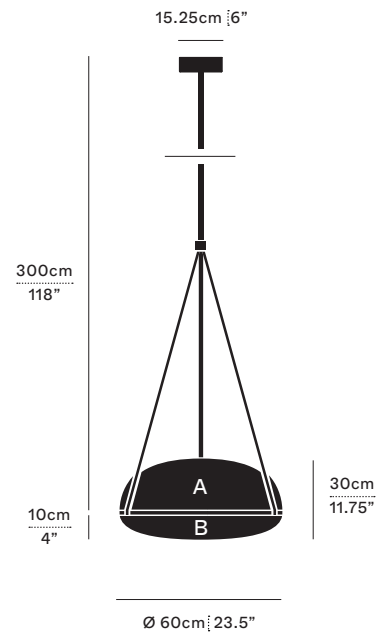

IRIS 60 — P

PENDANT

A—N—D

COMBO B/A