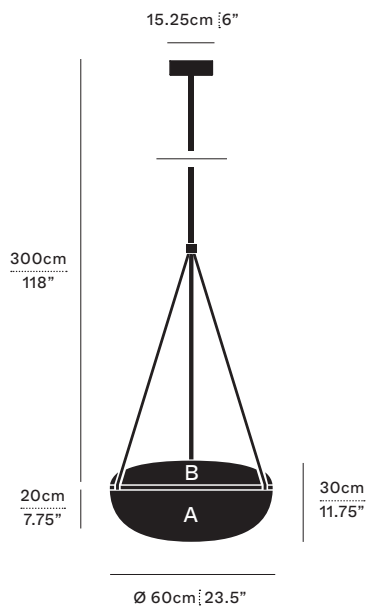

IRIS 60 — P

PENDANT

A—N—D

COMBO A/B