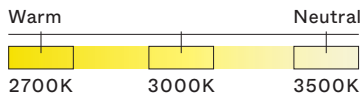

Pendant

DIMENSIONS

Combination Dependant

A: Ø 60cm x 20cm / Ø 23.5" x 7.75"

B: Ø 60cm x 10cm / Ø 23.5" x 4"

Adjustable drop length

300cm / 118" – Custom length available

Weight

Input Voltage

110–120V, 220–240V, 110–277V

Lamping

16W 24V DC LED
CRI 90+, 50,000 hours

Lumens

2632 lumens delivered

Controls

Phase dimming, 0–10V, DALI

COLOUR TEMPERATURE OPTIONS

DIM TO WARM

CANOPY

Ø 15cm x 5cm / Ø 6" x 2" enclosure with surface mounted driver (1), and integrated suspension

MANUFACTURED

Canada

FINISHES

Black (BLK) Silver (SLV)

LENS FINISH

Clear (CLR)

For custom finishes, please inquire.

SERIES	SIZE	TYPE	DOWN	UP	FINISH	CCT	PS	VOLTAGE IN
IRI	60	P	<input type="checkbox"/> A	<input type="checkbox"/> A	<input type="checkbox"/> BLK (BLACK)	<input type="checkbox"/> 27 (2700K)	<input type="checkbox"/> ELV	<input type="checkbox"/> 120
			<input type="checkbox"/> B	<input type="checkbox"/> B	<input type="checkbox"/> SLV (SILVER)	<input type="checkbox"/> 30 (3000K)	<input type="checkbox"/> 010	<input type="checkbox"/> 230
						<input type="checkbox"/> 35 (3500K)	<input type="checkbox"/> DAL	<input type="checkbox"/> 277*
					<input type="checkbox"/> DW (DIM TO WARM)			