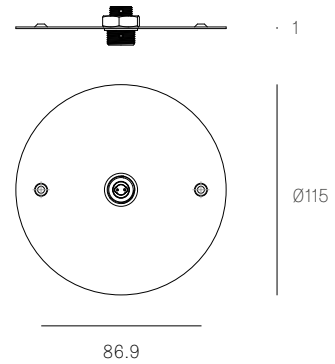

XXXS
SPECIFICATION

Pendant One
Material White powder coated steel cover
Power Supply Remote

XXXSP
SPECIFICATION

Pendant One
Material White powder coated steel cover
Power Supply Integral
 Remote for select markets only

76S
SPECIFICATION

Pendant One
Material White powder coated steel cover
Power Supply Remote

76SP
SPECIFICATION

Pendant One
Material White powder coated steel cover
Power Supply Integral
 Remote for select markets only

All dimensions are in millimeters (mm) unless otherwise specified.

XXXS BRASS
SPECIFICATION

Pendant	One
Material	Brass cover
Power Supply	Remote

All dimensions are in millimeters (mm)
unless otherwise specified.