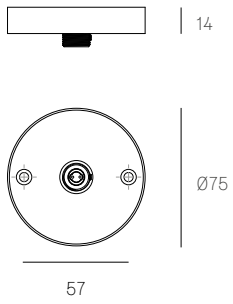

XXXS
SPECIFICATION

Pendant One
Material White powder coated steel cover
Power Supply Remote

XXXSP
SPECIFICATION

Pendant One
Material White powder coated steel cover
Power Supply Integral
 Remote for select markets only

76S
SPECIFICATION

Pendant One
Material White powder coated steel cover
Power Supply Remote

76SP
SPECIFICATION

Pendant One
Material White powder coated steel cover
Power Supply Integral
 Remote for select markets only

All dimensions are in millimeters (mm) unless otherwise specified.

XXXS BRASS
SPECIFICATION

Pendant	One
Material	Brass cover
Power Supply	Remote

All dimensions are in millimeters (mm)
unless otherwise specified.