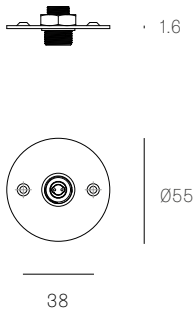

XXXS
SPECIFICATION

Pendant One
Material White powder coated steel cover
Power Supply Remote

XXXSP
SPECIFICATION

Pendant One
Material White powder coated steel cover
Power Supply Integral
 Remote for select markets only

76S
SPECIFICATION

Pendant One
Material White powder coated steel cover
Power Supply Remote

76SP
SPECIFICATION

Pendant One
Material White powder coated steel cover
Power Supply Integral
 Remote for select markets only

All dimensions are in millimeters (mm) unless otherwise specified.

XXXS BRASS
SPECIFICATION

Pendant	One
Material	Brass cover
Power Supply	Remote

All dimensions are in millimeters (mm)
unless otherwise specified.