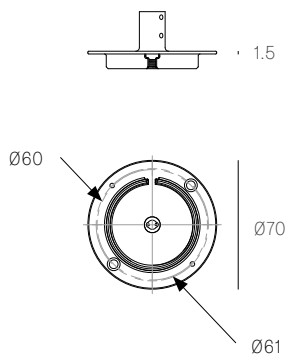

XXXS
SPECIFICATION

Pendant One
Material White powder coated steel cover
Power Supply Remote

XXXSP
SPECIFICATION

Pendant One
Material White powder coated steel cover
Power Supply Integral
 Remote for select markets only

76S
SPECIFICATION

Pendant One
Material White powder coated steel cover
Power Supply Remote

76SP
SPECIFICATION

Pendant One
Material White powder coated steel cover
Power Supply Integral
 Remote for select markets only

All dimensions are in millimeters (mm) unless otherwise specified.

XXXS BRASS
SPECIFICATION

Pendant	One
Material	Brass cover
Power Supply	Remote

All dimensions are in millimeters (mm)
unless otherwise specified.