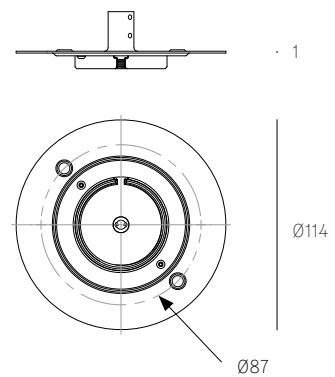

XXXS
SPECIFICATION

Pendant One
Material White powder coated steel cover
Power Supply Remote

XXXSP
SPECIFICATION

Pendant One
Material White powder coated steel cover
Power Supply Integral
 Remote for select markets only

76S
SPECIFICATION

Pendant One
Material White powder coated steel cover
Power Supply Remote

76SP
SPECIFICATION

Pendant One
Material White powder coated steel cover
Power Supply Integral
 Remote for select markets only

All dimensions are in millimeters (mm) unless otherwise specified.

XXXS BRASS
SPECIFICATION

Pendant	One
Material	Brass cover
Power Supply	Remote

All dimensions are in millimeters (mm)
unless otherwise specified.