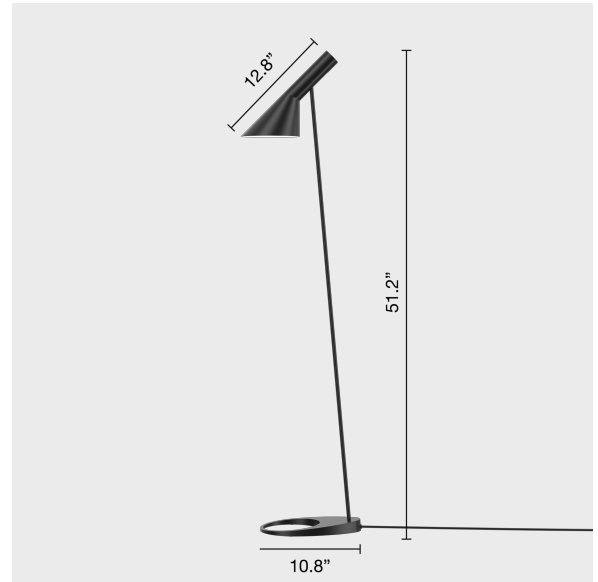

AJ FLOOR

Project name:

Project type:

Notes:

Design

Arne Jacobsen

Product description

Terse and iconic design

A semi-conical fixture head.

An arm fixed to a round mounting box holds the fixture head.

Fixture head pivots to direct light as needed.

Different colour variants.

Is a member of a product family for both outdoor and indoor