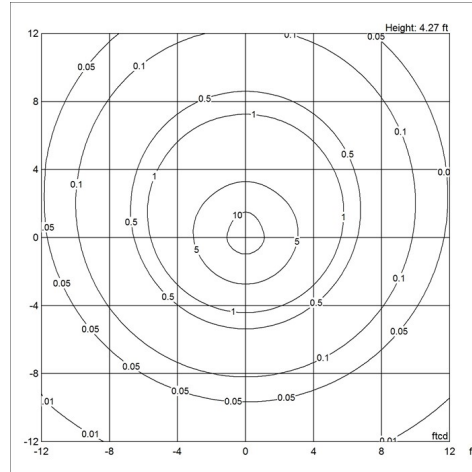

For the full data set on all variants, see louispuolsen.com.

Cartesian

Isolux

Polar

Material

Fixture head and wall box: spun steel, 1.5mm (0.06") thick, wet painted.
 Arm: extruded steel, 1.5mm (0.06") thick, wet painted.
 Base: cast zinc plated steel, 1.5mm (0.06") thick.
 Switch: on/off, phenolic, on cord.
 Socket: Porcelain, medium base for A-19, frosted envelope lamps.