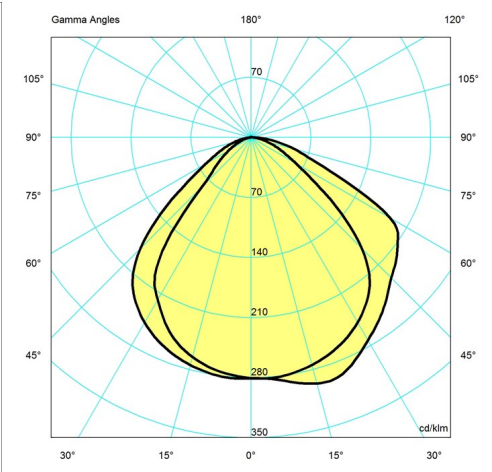

For the full data set on all variants, see louispuolsen.com.

Cartesian

Isolux

Polar

Material

Fixture head and wall box: spun steel, 1.5mm (0.06") thick, wet painted.
 Arm: extruded steel, 1.5mm (0.06") thick, wet painted.
 Base: cast zinc plated steel, 1.5mm (0.06") thick.
 Switch: on/off, phenolic, on cord.
 Socket: Porcelain, medium base for A-19, frosted envelope lamps.