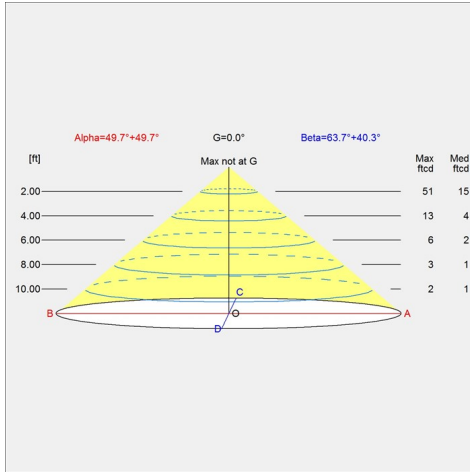

Light description

The fixture emits glare free, directed light.
Combined direct and indirect light ensures directed light with soft shadows
The shade is painted white on the inside to ensure a soft comfortable light distribution.

Mounting

Portable fixture plugs into standard wall outlet.

Information

The white version is supplied with a white cable. The other versions are supplied with a black cable.

Voltage

120V

Light distribution diagrams

For the full data set on all variants, see louispuolsen.com.

Cartesian