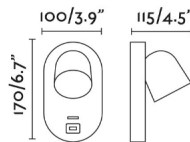

CORB is a wall lamp perfect to light up bedrooms and contract spaces, for example, hotel rooms. This white wall lamp manufactured in steel can be pointed. It has an USB battery charger.

General characteristics

Fixation	Wall
Type	I
IP	20
voltage	100V-240V
Hertz	50/60Hz
Switch type	On/Off
Power	8W

Material

Body/Structure	Aluminium

Finish

Body/Structure	Matt White

Lighting characteristics

Light source included	No
Light direction	Accent lighting
Bulb socket included	Yes

Driver

Requires Driver	No

File download

General documents	Download >
Images	Download > Download >
2D / 3D	Download > Download >
BIM	Download >