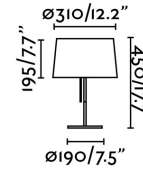

### Specifications

<b>Bulb:</b>	1 x E27 20W
<b>Bulb included:</b>	No
<b>Transformer:</b>	
<b>Transformer included:</b>	No
<b>Voltage:</b>	100-240V
<b>Operating Frequency:</b>	
<b>IP:</b>	20
<b>Class:</b>	II
<b>Material:</b>	Metal and textile
<b>Designer:</b>	ESTUDI RIBAUDI
<b>Recommended bulb:</b>	17463
<b>Description of recommended Bulb:</b>	BULB STANDARD MATT LED E27 7W 2700K 800Lm
<b>Length:</b>	310 mm
<b>Net Width:</b>	310 mm
<b>Height:</b>	450 mm
<b>Net Weight:</b>	1.80 kg
<b>Volume:</b>	0.05240 m3