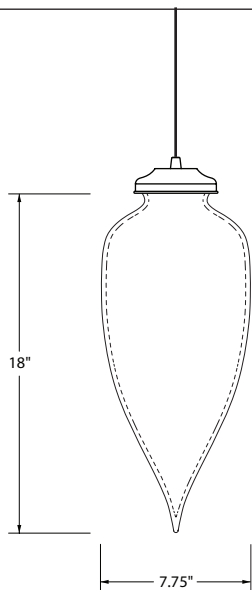

POINTELLE GRAND PENDANT

ITEM NO. PEN-PTL-GD	DESIGNER Jeremy Pyles	DATE 2015	SERIES Pointelle

The Pointelle Grand pendant is a glamorous addition to any environment. The elegant transparent glass shimmers just as beautifully as crystal. Completely hand-blown, the Pointelle Series features a gently hand-pulled tip to create a perfect raindrop shape. The Pointelle Series look stunning clustered and cascaded together. Designed and handmade in New York.

MATERIAL

Hand-blown glass

ELECTRICAL & HARDWARE

- 120v - 4' Black Glass Holder Cord Set supplied (can be cut on site)

Black Glass Holder Cord Set (available as custom order)

- 120v - 24'
- 240v - 4' and 24' lengths

Polished Nickel, Brushed Nickel & Rustic Brass Glass Holder Cord Sets

(available as custom order)

- 120v and 240v - 12'

LAMPING OPTIONS

Available in multiple LED and incandescent bulbs.

See product page for all lamping options, including 240v, wattage, and lumens.

LEAD TIME

Varies by quantity and color. Some colors stocked, contact Niche for details.

DIMENSIONS

18"H x 7.75"W

PRODUCT PAGE

<http://shop.nichemodern.com/product/pointelle-grand-modern-pendant-light.html>

UL AVAILABLE UPON REQUEST

featuring

G19 FILAMENT GLOBE BULB

- 120v - See website for lamping wattage and lumens.

POINTELLE GRAND IN TORRENT, CRYSTAL & SAPPHIRE WITH G19 FILAMENT GLOBE BULB