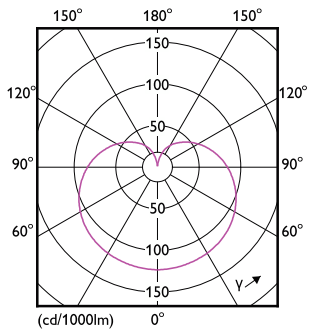

## Plano de dimensiones

Product	D	C
8.8A19/AMB/927-22 WG 120V LA	62.5 mm	111.5 mm

## Datos fotométricos

Spectral Power Distribution Colour - 8.8A19/AMB/927-22 WG 120V LA

General uniform lighting - 8.8A19/AMB/927-22 WG 120V LA

Light Distribution Diagram - 8.8A19/AMB/927-22 WG 120V LA