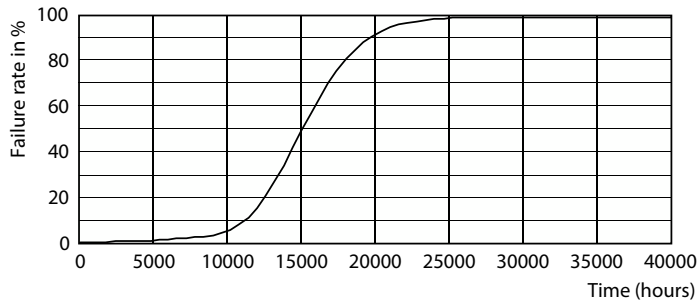

LED con forma de A

Lifetime

Life Expectancy Diagram - 8.8A19/AMB/927-22 WG 120V LA