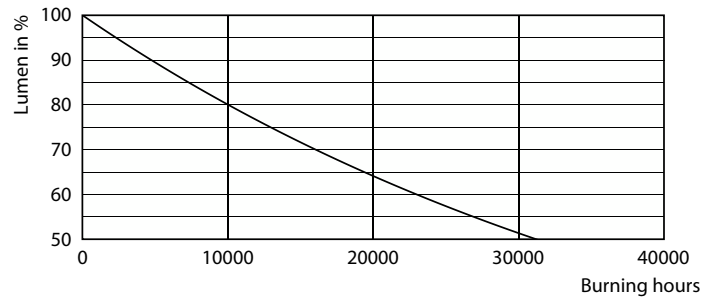

LED con forma de A

Lifetime

Lumen Maintenance Diagram - 8.8A19/AMB/927-22 WG 120V LA