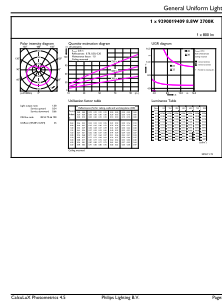

## Plano de dimensiones

Product	D	C
8.8A19/AMB/927-22 WG 120V LA	62.5 mm	111.5 mm

## Datos fotométricos

Spectral Power Distribution Colour - 8.8A19/AMB/927-22 WG 120V LA

General uniform lighting - 8.8A19/AMB/927-22 WG 120V LA

Light Distribution Diagram - 8.8A19/AMB/927-22 WG 120V LA