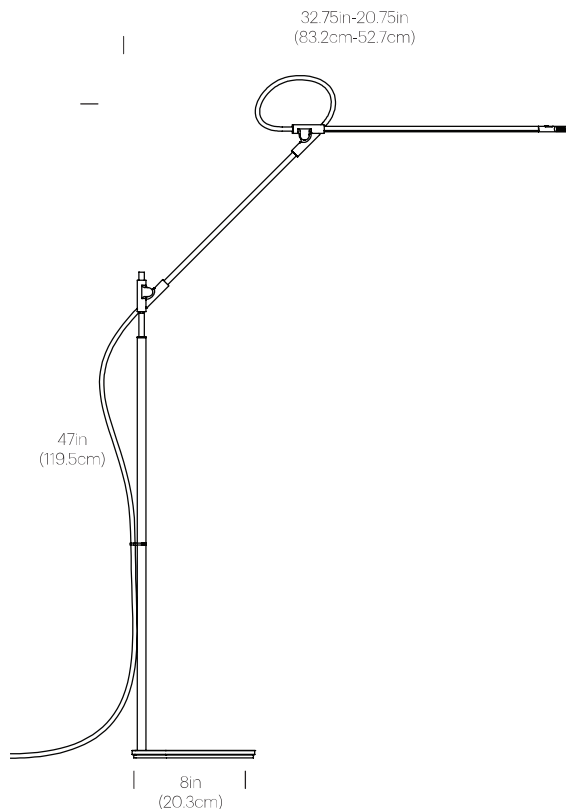

SUPERLIGHT FLOOR

DESCRIPTION

Superlight balances the demands of both workplace and home with a combination of minimal form and maximal function. Superlight is a task light reduced to its essence. A gestural line in space resulting in a precise yet playful structure defying gravity with an appearance of near weightlessness. Superlight achieves fluid, sweeping movement in every direction with a full 3-axis range of motion providing warm, glare-free LED light exactly where you need it. Superlight is available as a desk, floor, wall, clamp or grommet mounted fixture.

FEATURES

- 3-axis rotation at each joint
- Ultra-light minimal frame
- Felt base pad
- Advanced LED array eliminates multiple shadows
- Ships flat-packed

SPECIFICATIONS

- Voltage: 120-240V 50-60Hz
- Power consumption: 8.5W
- Color temperature: 3000K
- Luminosity: 700 Lumens
- Luminaire efficacy: 81 Lumens/watt
- Color rendition index: 85+
- 50K hour lifespan
- Cable length: 9' (274cm)
- Global multi-plug adapter available
- Title 20 compliant
- 1 year warranty
- Patent pending

CERTIFICATIONS

PACKAGING WEIGHT AND DIMENSIONS

Superlight Floor:	12.5LBS	28" X 9" X 3.5"
	5.7KGS	71cm X 23cm X 9cm

NOTES

Custom requests can be considered on volume orders

FINISHES

WHITE

BLACK

CHARCOAL

DIMENSIONS

SUPERLIGHT FLOOR

Pablo