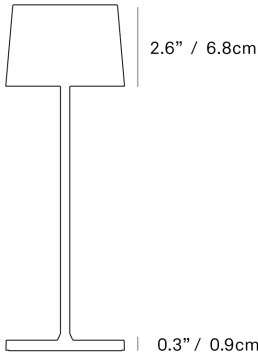

# Ofelia table

- Battery-powered portable LED light
- Elegant contemporary design provides direct illumination
- Suitable for indoor or outdoor use
- Die-cast painted aluminum body
- Prismatic polycarbonate diffuser
- Full-range touch dimming
- Light lasts approx. 9 hours; charging time approx. 6 hours
- Touch-dimming with memory of the most recent setting
- Induction charging base and N. American plug included
- 144-150 lumens, LED/CRI>80/120 volt/2.2W
- 3 color temperature settings: 2200K / 2700K / 3000K
- Multi-lamp charging accessories available separately
- IP65 rating protection

3.9 x 3.9" / 10 x 10cm

3.9 x 3.9"  
10 x 10cm

LED    dimmable    IP65

**LD0870**

	White	<b>B3</b>		Sage green	<b>G3</b>
	Dark Grey	<b>N3</b>		Rust	<b>R3</b>
	Sand	<b>S3</b>			