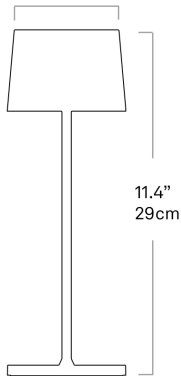

# Ofelia table

- Battery-powered portable LED light
- Elegant contemporary design provides direct illumination
- Suitable for indoor or outdoor use
- Die-cast painted aluminum body
- Prismatic polycarbonate diffuser
- Full-range touch dimming
- Light lasts approx. 9 hours; charging time approx. 6 hours
- Touch-dimming with memory of the most recent setting
- Induction charging base and N. American plug included
- 144-150 lumens, LED/CRI>80/120 volt/2.2W
- 3 color temperature settings: 2200K / 2700K / 3000K
- Multi-lamp charging accessories available separately
- IP65 rating protection

3.9 x 3.9" / 10 x 10cm

3.9 x 3.9"  
10 x 10cm

LED    dimmable    IP65

**LD0870**

	White	<b>B3</b>		Sage green	<b>G3</b>
	Dark Grey	<b>N3</b>		Rust	<b>R3</b>
	Sand	<b>S3</b>			

#### Replacement Charging Base

4.6" • 4.6"  
•IP20

Black