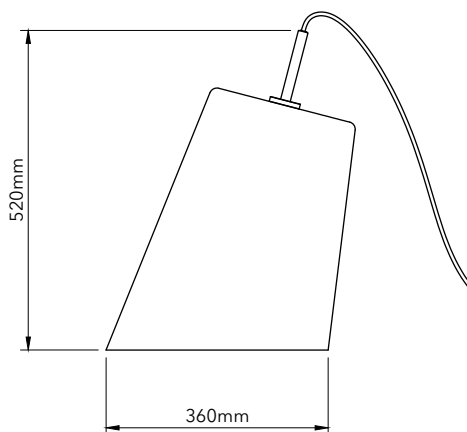

HIND RABII

LIGHTING STUDIO

FEZ L

Design by Chiamonte Marin Studio, 2024

STRUCTURE

Flamed brass

GLASS

Cristal

Mounting	Table - Floor	Dimmable	Yes (dimmer on the cord)	Marking	CE IP20 F □
Environment	Indoor	Source	Included 2700K	Weight	4 kgs
Schade	Glass		Led module 15w 1500 lm	Cord lenght	**
Frame	Steel & aluminium	Voltage	220-250V		