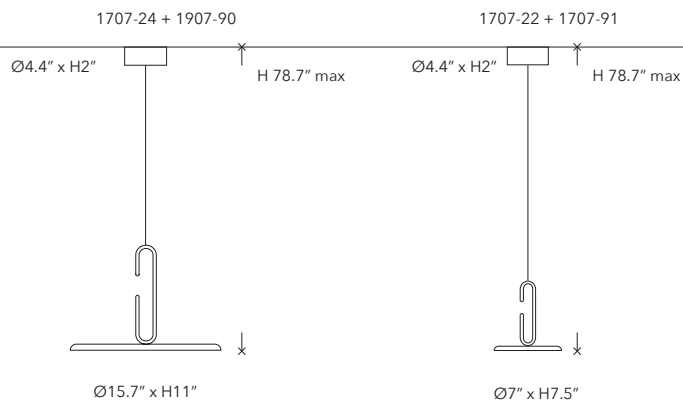

Technical Drawing

Finishes

Structure

Canopies

NOTE:

All luminaires can only be sold with the single rosettes.
The reverse is also true: rosettes cannot be sold separately from pendants.
All fixture are tested and guaranteed in their entirety: pendant + rosette.
Any unauthorized installation will not be deemed compliant.