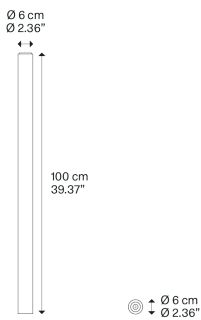

A-Tube,
Design by Studio Italia Design

Model A-Tube large

A simple form that delivers the light to wherever it's needed, enhancing the space. Tubular and slim, A-Tube is a versatile lamp available in different sizes and finishes, that can be fixed directly to the ceiling, suspended singularly, or used in cluster compositions to create impactful lighting effects.

A-Tube large

Light source

GU10 Par 16
1 x max 40W eco

or

GU10 Par 16 LED
1 x 10W
(W / L max 9 cm)

Bulb not included

Structure: Metal

Code

 Matte White – 9010	096013
 Matte Black – 9005	096035
 Coppery Bronze	096026

Net weight: 1.50 kg

Parcels: 1

CE

IP20

Energy Saving 

Dim 

EAC

A-Tube large

Polar diagram

GU10 Par 16
1 x max 40W eco

GU10 Par 16 LED
1 x 10W
(W / L max 9 cm)

Options of A-Tube

A-Tube mini

A-Tube small

A-Tube medium