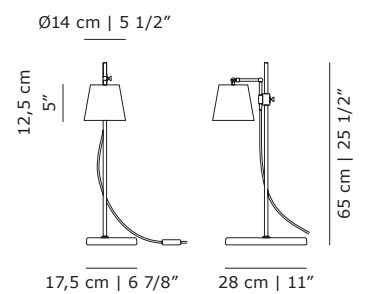

ARTICLE CODE

200940	Lab Light table