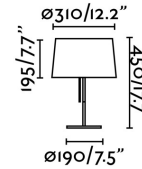

Specifications

Bulb:	1 x E27 20W
Bulb included:	No
Transformer:	
Transformer included:	No
Voltage:	100-240V
Operating Frequency:	
IP:	20
Class:	II
Material:	Metal and textile
Designer:	ESTUDI RIBAUDI
Recommended bulb:	17463
Description of recommended Bulb:	BULB STANDARD MATT LED E27 7W 2700K 800Lm
Length:	310 mm
Net Width:	310 mm
Height:	450 mm
Net Weight:	1.80 kg
Volume:	0.04707 m3