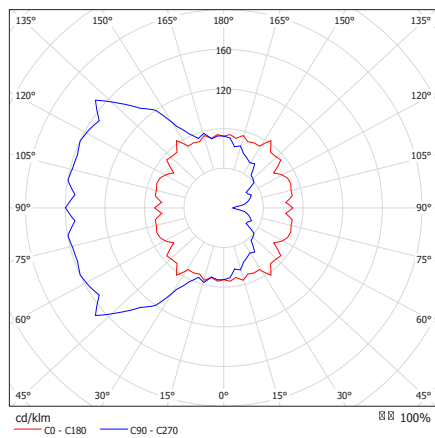

Medium Transparent LED