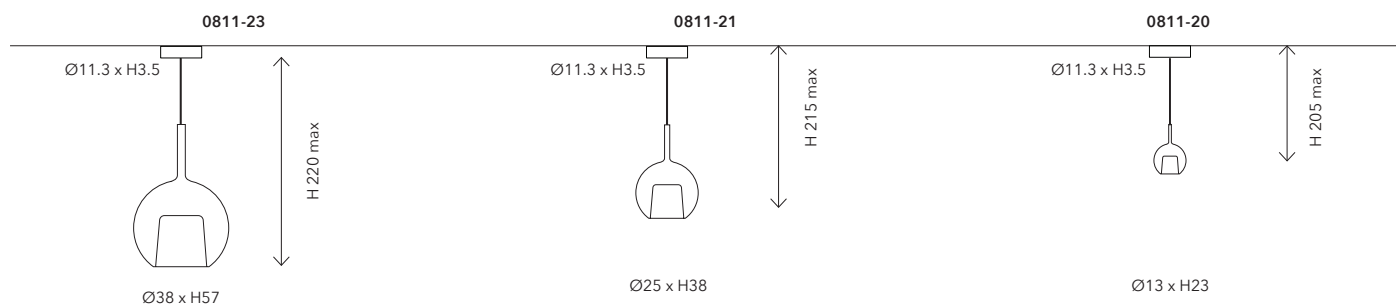

TECHNICAL SHEET

0811-23 LARGE

Mounting: Sospensione / Suspension

Environment: Indoor - IP20

Materials: Vetro / Glass

Voltage: 230V 50/60Hz

Source: 1 x 10W LED - E27

Lumen: /

Dimming: /

0811-21 MEDIUM

Mounting: Sospensione / Suspension

Environment: Indoor - IP20

Materials: Vetro / Glass

Voltage: 230V 50/60Hz

Source: 1x 5W - E14 LED

Lumen: /

Dimming: /

0811-20 MINI

Mounting: Sospensione / Suspension

Environment: Indoor - IP20

Materials: Vetro / Glass

Voltage: 230V 50/60Hz

Source: 1x 4W - G9 LED

Lumen: /

Dimming: /

Rosoni / Canopies

0811-92 TYPE A

Mounting: A soffitto / Ceiling

Environment: Indoor - IP20

Materials: Metallo / Metal

Dimming: On-Off / Dimmable DALI

0811-93 TYPE A RECESSED

Mounting: Incasso / Recessed

Environment: Indoor - IP20

Materials: Metallo / Metal