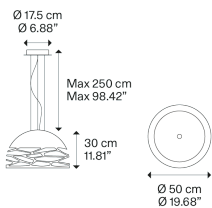

Kelly small dome 50

Light source

E27 Classic A60
3 × max 46 W Eco

or

E27 LED
3 × 25 W
(W / L max 12 cm)

Structure: Metal

Matte White – 9010

Matte Black – 9005

141002

141016

141009

141019

Net weight: 6.00 kg

Parcels: 1

CE

IP20

Energy Saving

Dim

EAC

LODES

Kelly small dome 50

E27 Classic A60
3 x max 46 W Eco

Polar diagram

E27 LED
3 x 25 W
(W / L max 12 cm)

Options of Kelly

Kelly medium dome 60

Kelly large dome 80