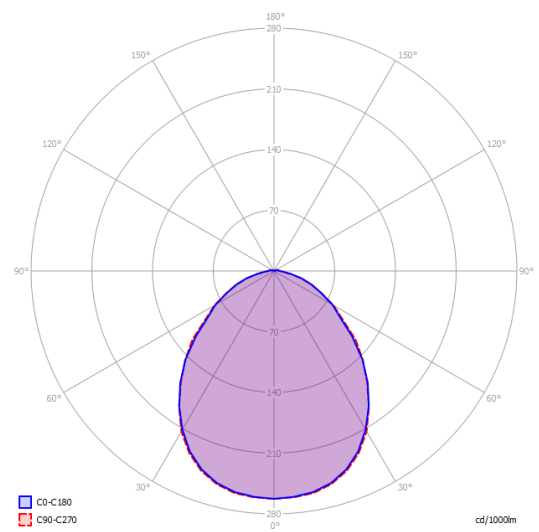

Kelly small dome 50

Light source

E27 Classic A60
3 × max 46 W Eco

or

E27 LED
3 × 25 W
(W / L max 12 cm)

Structure: Metal

Matte White – 9010

Matte Black – 9005

Energy Saving

Dim

EAC

LODES

Kelly small dome 50

E27 Classic A60
3 x max 46 W Eco

Polar diagram

E27 LED
3 x 25 W
(W / L max 12 cm)

Options of Kelly

Kelly medium dome 60

Kelly large dome 80