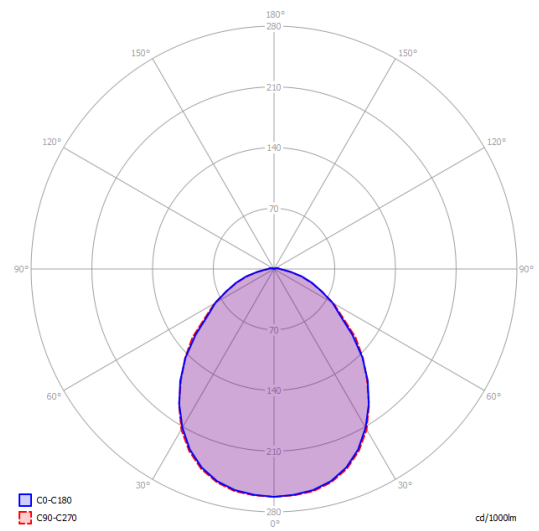

Kelly small dome 50

Light source

E27 Classic A60
3 × max 46 W Eco

or

E27 LED
3 × 25 W
(W / L max 12 cm)

Structure: Metal

Matte White – 9010

Matte Black – 9005

Energy Saving

Dim

EAC

LODES

Kelly small dome 50

E27 Classic A60
3 x max 46 W Eco

Polar diagram

E27 LED
3 x 25 W
(W / L max 12 cm)

Options of Kelly

Kelly medium dome 60

Kelly large dome 80