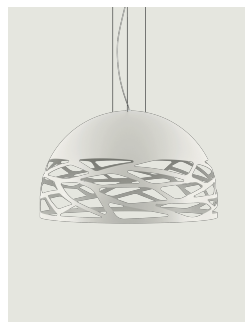

Kelly,
Design by Andrea Tosetto

Model Kelly small dome 50

Seductive beauty with a bold personality thanks to the strong and precise laser cuts, which lighten the metal of the lampshade and create an intriguing play of light and shadow. Kelly is a multifaceted family of suspension and wall lamps that stand out with elegance in any living space thanks to the variety of available forms and finishes.

Kelly small dome 50

Light source

E27 Classic A60
3 × max 46 W Eco

or

E27 LED
3 × 25 W
(W / L max 12 cm)

Structure: Metal

Matte White – 9010

Matte Black – 9005

Energy Saving

Dim

EAC

LODES

Kelly small dome 50

E27 Classic A60
3 x max 46 W Eco

Polar diagram

E27 LED
3 x 25 W
(W / L max 12 cm)

Options of Kelly

Kelly medium dome 60

Kelly large dome 80