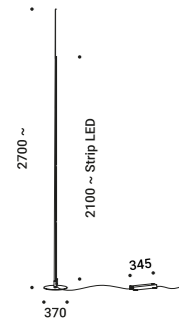

ORIGINE 290
25W
24V DC
2700K - 1926lm / 3000K - 2075lm
CRI >80
Driver included
Dimmer on board
CE IP20

Matt Black - 2700K - Dimmer on board
Matt Black - 3000K - Dimmer on board

1A2300400.27.06
1A2300400.30.06