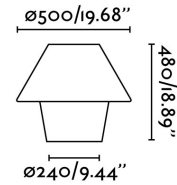

VERSUS-E White table lamp

Ref. 74423

Modern outdoor table lamp made from medium density polyethylene. Designed by: Pepe Llaudet. Made in Spain

Specifications

Bulb:	1 x E27 20W
Bulb included:	No
Transformer:	
Transformer included:	No
Voltage:	100-240V
Operating Frequency:	
IP:	44
Class:	II
Material:	Medium density polyethylene
Designer:	PEPE LLAUDET
Recommended bulb:	17463
Description of recommended Bulb:	BULB STANDARD MATT LED E27 7W 2700K 800Lm
Length:	500 mm
Net Width:	500 mm
Height:	480 mm
Diameter:	500 Ø
Net Weight:	4.10 kg
Volume:	0.13005 m3