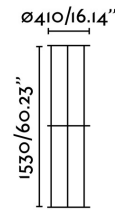

Specifications

Transformer:

Transformer included: No

Voltage: 100-240V

Operating Frequency:

IP: 44

Class: II

Material: Steel

Designer: PEPE LLAUDET

Recommended bulb:

Length: 410 mm

Net Width: 410 mm

Height: 1530 mm

Diameter: 410 Ø

Net Weight: 11.80 kg

Volume: 0.03630 m3