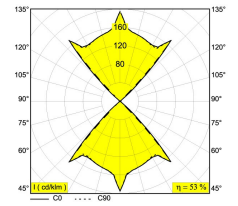

Date _____

_____

Name _____

_____

Client _____

_____

Project name _____

_____

Quote# _____

_____

Type/Quantity _____

_____

_____

_____

_____

23/05/2022 17:56:26

VISION OUT LED WW
278 27 22

[Weblink](#)

Available colors: ALU GREY (278 27 22 A)
DARK GREY (278 27 22 N)

INCL.2 x LENS
2 x (LED 1,4W / CRI>80 / 3000K / 182lm)
INCL.LED POWER SUPPLY 500mA-DC

LED Technics: Light source: 364 lm // 2 W // 128 lm/W
Luminaire: 193 lm // 4 W // 60 lm/W

120-240V / 50-60Hz

Class: II

Weight: 1.2 KG
Protection level: IP55
Minimum distance: n.a.

Energy Class: E

For detailed installation instructions, please consult the manual. [278_27_24_HAND.pdf](#)