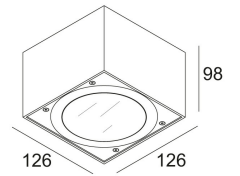

[Weblink](#)

Available colors: ALU GREY (278 27 22 A)
DARK GREY (278 27 22 N)

INCL.2 x LENS
2 x (LED 1,4W / CRI>80 / 3000K / 182lm)
INCL.LED POWER SUPPLY 500mA-DC

LED Technics: Light source: 364 lm // 2 W // 128 lm/W
Luminaire: 193 lm // 4 W // 60 lm/W

120-240V / 50-60Hz

Class: II

Weight: 1.2 KG
Protection level: IP55
Minimum distance: n.a.

Energy Class: E

For detailed installation instructions, please consult the manual. [278_27_24_HAND.pdf](#)

VISION OUT LED WW
278 27 22