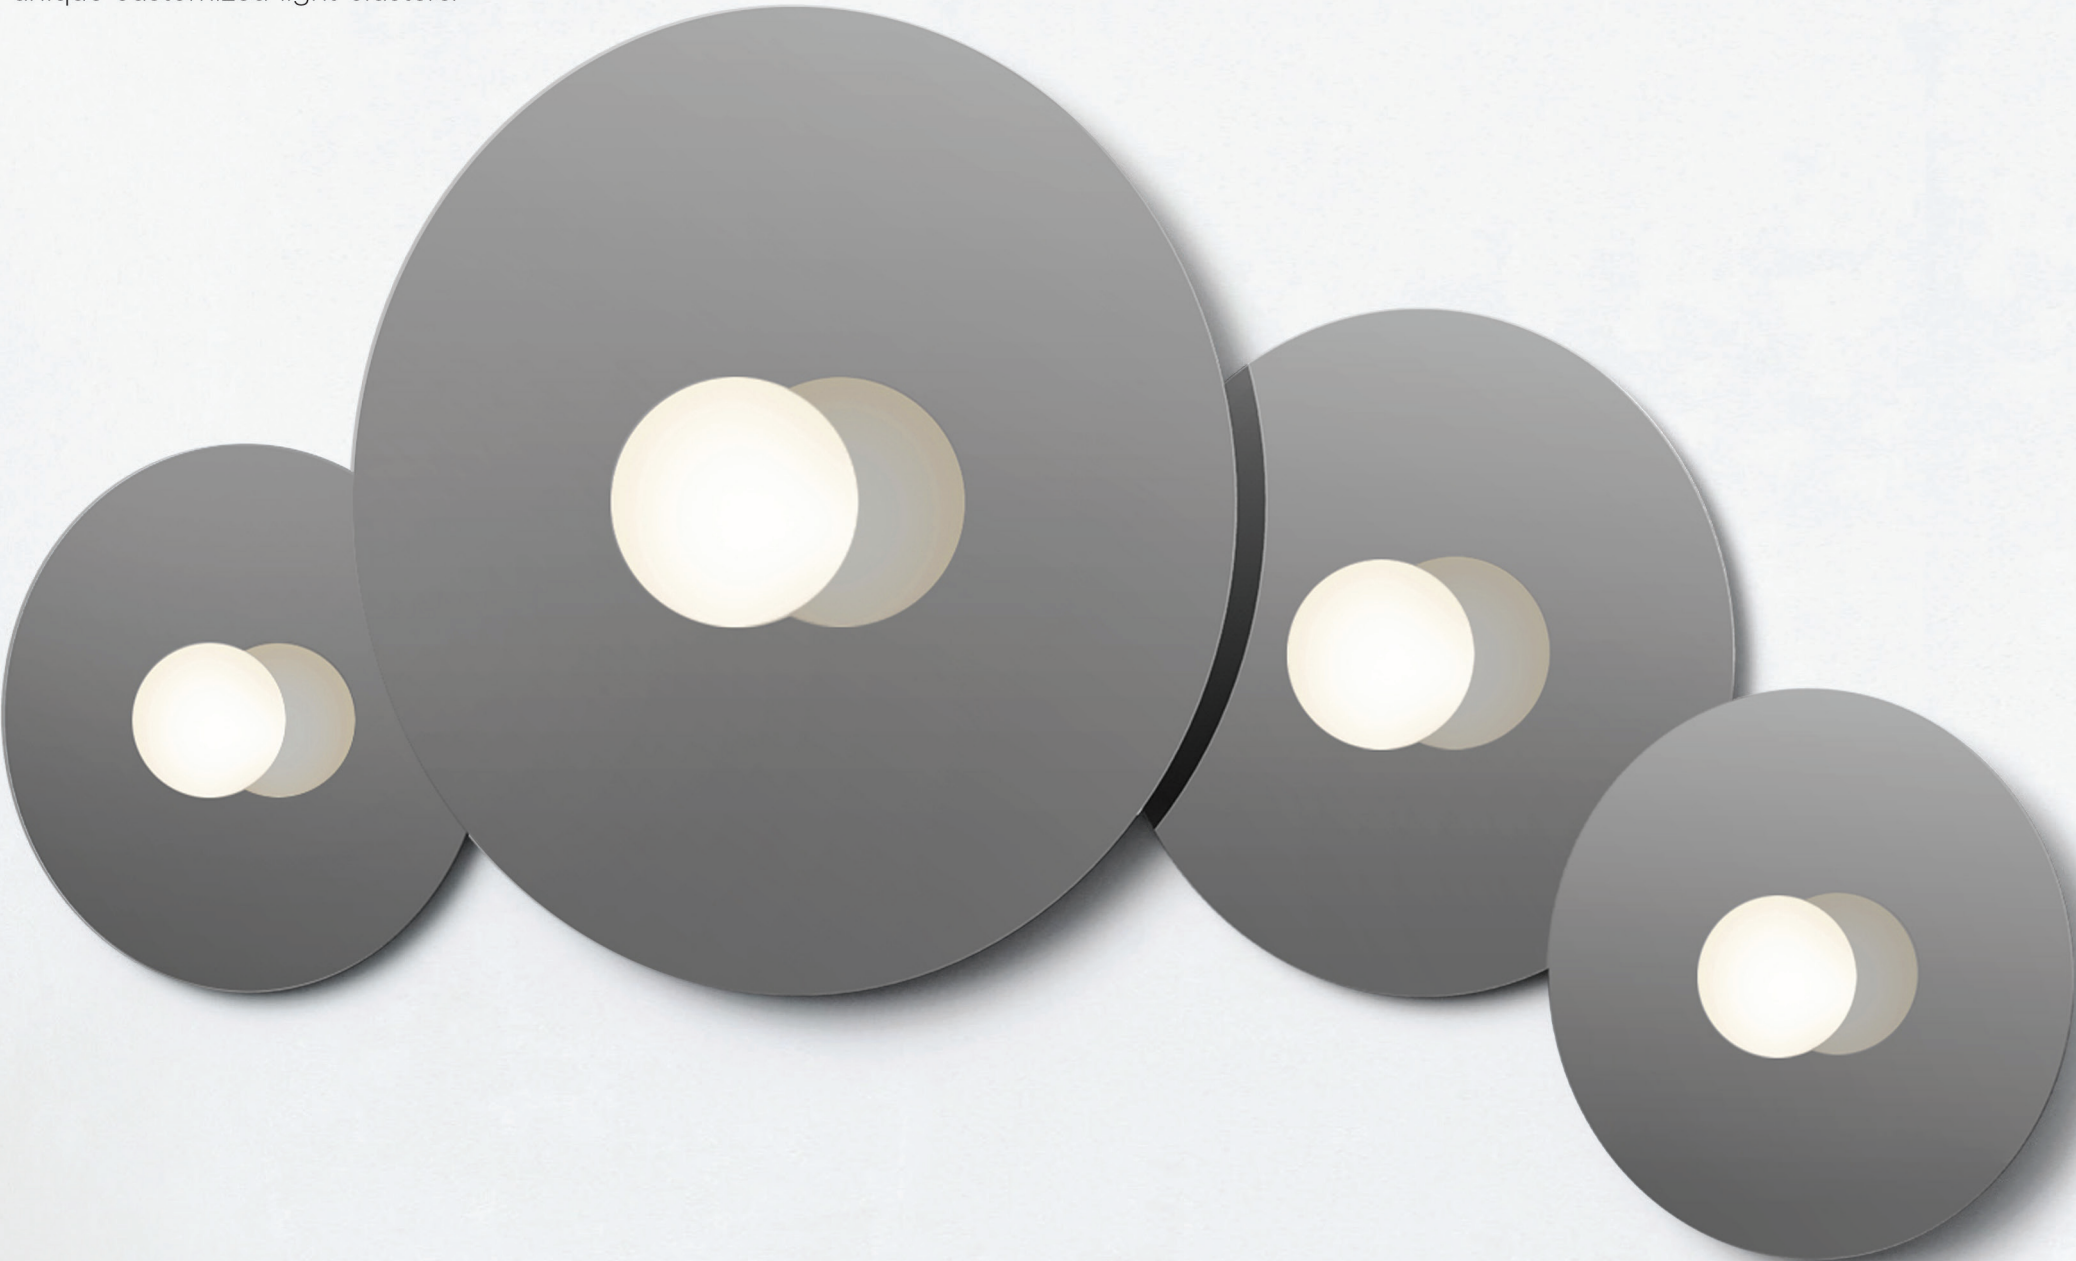

BOLA DISC FLUSH GROUPING

Stunning compositions can be created by mixing or matching different sizes and finishes together to form unique customized light clusters.

1" add-on standoff allows for overlapping disc groupings

PRODUCT CODE
BOLA FSH STAND

15"
(38mm)

1"
(23mm)