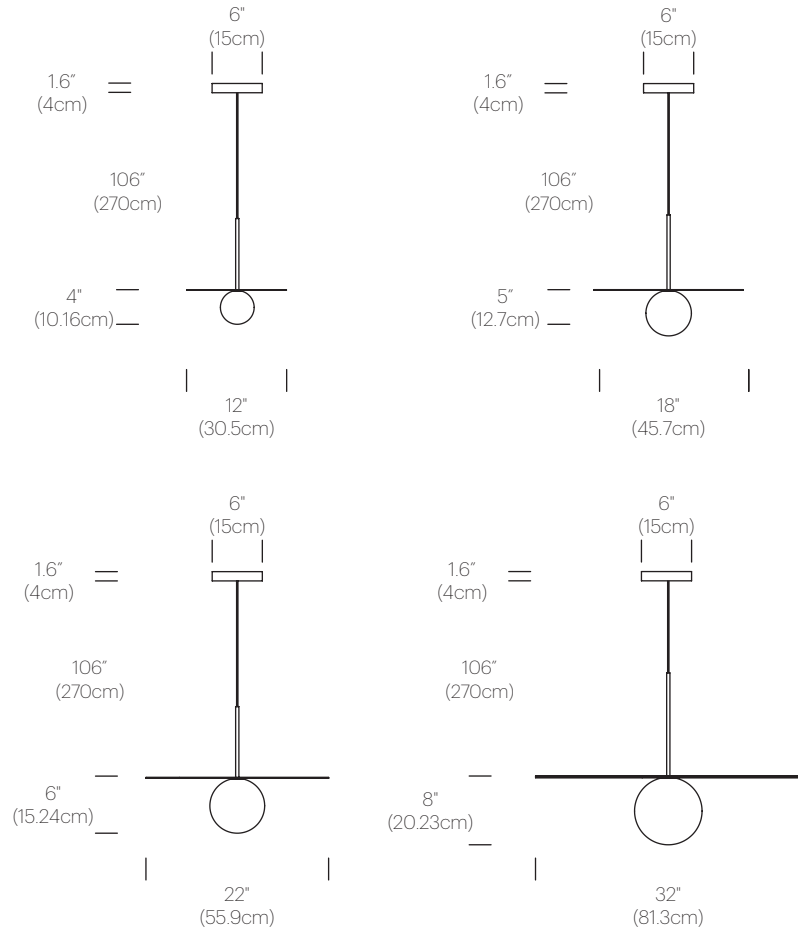

FINISHES

BOLA DISC

CHROME

BRASS

ROSE GOLD

GUNMETAL

MATTE BLACK

GLOSS WHITE/
CHROME

DIMENSIONS

BOLA DISC 12, 18, 22, 32

FEATURES

Fully Dimmable

Shade Options: 12"(30cm), 18"(46cm), 22"(56cm), 32"(81cm) Discs

SPECIFICATIONS

Voltage: 120-277V 50/60Hz

Power Consumption: 6W (12", 18"), 12W (22"), 20W (32")

Color Temperature: 2700K - 1800K (Warm Dim)

Note: 3000K CCT models and 2700 CCT models

Available Upon Request

Luminosity: 290Lm (12"), 290Lm (18"), 800Lm (22"), 1625Lm (32")

Luminaire Efficacy: 65 Lumens/Watt (average)

Color Rendition Index: 95 CRI

50K hour lifespan

Cord Length: 8.9' (2.7m) (Field cuttable)

1 year warranty

CERTIFICATIONS

Intertek

PACKAGING WEIGHT AND DIMENSIONS

Bola Disc 12	4LBS	15" X 7"
(Steel Shade)	1.8KG	38cm X 18cm
Bola Disc 12	2.4LBS	15" X 7"
(White Aluminum Shade)	1.1KG	38cm X 18cm
Bola Disc 18	8.6LBS	20.75" X 8"
(Steel Shade)	3.9KG	53cm X 20cm
Bola Disc 18	6.75LBS	20.75" X 8"
(White Aluminum Shade)	3KG	53cm X 20cm
Bola Disc 22	12.25LBS	24" X 10"
(Steel Shade)	5.6KG	61cm X 25cm
Bola Disc 22	9LBS	24" X 10"
(White Aluminum Shade)	4.1KG	61cm X 25cm
Bola Disc 32	23.8LBS	34.5" X 10.5"
(Steel Shade)	10.8KG	87.6cm X 27cm
Bola Disc 32	17.5LBS	34.5" X 10.5"
(White Aluminum Shade)	7.9KG	87.6cm X 27cm

NOTES

Custom requests can be considered on volume orders

Pablo

Pablo