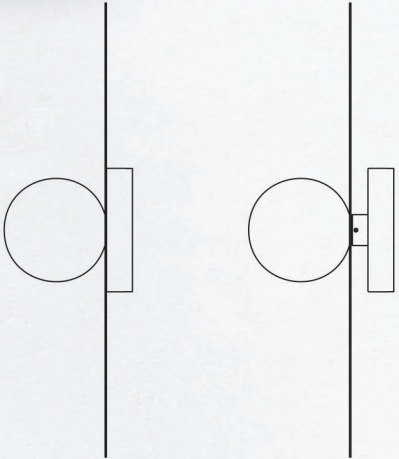

MULTI-LIGHT CANOPY DIMENSIONS

LINEAR

BOLA DISC FLUSH

DESCRIPTION

A study in refined simplicity, Bola Flush offers a magical combination of mirror and globe refined down to its bare essentials. The objective with the Bola Flush is to provide both direct and reflected light from either ceiling or wall mounted vantage points. Bola Flush brings elegance and refinement with four sizes and six finishes in chrome, brass, rose gold, gunmetal, and lacquered white or matte black. An ideal fixture for adding diffused and reflected light in hallway corridors, nooks, dining settings, bedrooms, or living areas. Stunning groupings can also be created by mixing different sizes together to form unique custom light displays.

ROSE GOLD

GUNMETAL

MATTE BLACK

GLOSS WHITE

DIMENSIONS

BOLA DISC FLUSH 12, 18, 22, 32

LIGHT CONTROL

Hard-wired, 0-10V and ELV compatible

CERTIFICATIONS

Intertek

PACKAGING WEIGHT AND DIMENSIONS

Bola Disc 12	4LBS	15" X 15" X 7"
(Steel Shade)	1.8KG	38cm X 38cm X 18cm
Bola Disc 12	2.4LBS	15" X 15" X 7"
(White Aluminum Shade)	1.1KG	38cm X 38cm X 18cm
Bola Disc 18	8.6LBS	20.75" X 20.75" X 8"
(Steel Shade)	3.9KG	53cm X 53cm X 20cm
Bola Disc 18	6.75LBS	20.75" X 20.75" X 8"
(White Aluminum Shade)	3KG	53cm X 53cm X 20cm
Bola Disc 22	12.25LBS	24" X 24" X 10"
(Steel Shade)	5.6KG	61cm X 61cm X 25cm
Bola Disc 22	9LBS	24" X 24" X 10"
(White Aluminum Shade)	4.1KG	61cm X 61cm X 25cm
Bola Disc 32	23.8LBS	34.5" X 34.5" X 10.5"
(Steel Shade)	10.8KG	87.6cm X 87.6cm X 27cm
Bola Disc 32	17.5LBS	34.5" X 34.5" X 10.5"
(White Aluminum Shade)	7.9KG	87.6cm X 87.6cm X 27cm

NOTES

Custom requests can be considered on volume orders

Pablo

Pablo

BOLA DISC FLUSH GROUPING

Stunning compositions can be created by mixing or matching different sizes and finishes together to form unique customized light clusters.