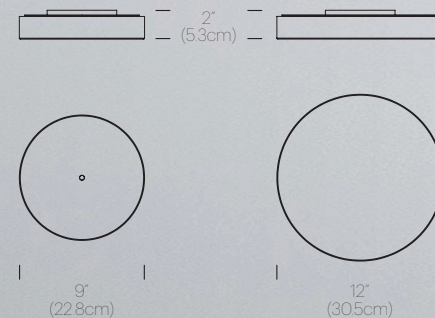

CERTIFICATIONS

PACKAGING WEIGHTS AND DIMENSIONS

Multi-Light Canopy 9"	4.3LBS	12" X 12" X 6"
	2KG	30.5cm X 30.5cm X 15cm
Multi-Light Canopy 12"	6.6LBS	12" X 12" X 6"
	3KG	30.5cm X 30.5cm X 15cm

NOTES

Custom requests can be considered on volume orders

BOLA Multi-Light Canopy
Small (Ø9" OD) Up to 5

or

BOLA Multi-Light Canopy
Large (Ø12" OD) 6 to 11

2, 3, 4, 5, 6... 11

FINISHES

BOLA DISC

CANOPY

ROUND

MULTI-LIGHT CANOPY DIMENSIONS

LINEAR

BOLA DISC FLUSH

DESCRIPTION

A study in refined simplicity, Bola Flush offers a magical combination of mirror and globe refined down to its bare essentials. The objective with the Bola Flush is to provide both direct and reflected light from either ceiling or wall mounted vantage points. Bola Flush brings elegance and refinement with four sizes and six finishes in chrome, brass, rose gold, gunmetal, and lacquered white or matte black. An ideal fixture for adding diffused and reflected light in hallway corridors, nooks, dining settings, bedrooms, or living areas. Stunning groupings can also be created by mixing different sizes together to form unique custom light displays.