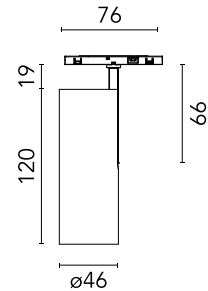

FLOS

05.5127.ES.CB Brushed Bronze

Find Me 2 Casambi Dimmable NEW

Designed by FLOS Architectural, 2023

10.5W - 404lm - 3000K - CRI> 90 - Beam° 32

LED projection lighting module for installation in the Zero Track Pro system. Electronic DC/DC converter incorporated. Individual wireless adjustment via Casambi. Casambi control implemented via the FLOS Control® app for mobile devices (available in the Apple Store and Google Play). Accessories included (honeycomb grid and protection bar).

Are you a professional and your project needs consulting and support?

[BOOK AN APPOINTMENT](#)

Main specifications

Mounting	Track
Environments	Indoor dry location
Light Source Type	LED
LED type	Power LED
Number of heads	1
Power (W)	10.5
Source flux (lm)	781
System flux (lm)	404

Physical

Colour	Brushed Bronze
Orientation	Adjustable
Rotation (°)	360
Longitudinal tilting (°)	90
Net weight (kg)	0.3
IP internal	20

Download

[Mounting instructions](#) PDF

Photometric Files

[LDT / IES](#) ZIP

Technical Drawings

[2D](#) ZIP

[3D](#) ZIP

Schematic light drawing

Photometric

Lighting type	Direct
Light distribution	Symmetric
CCT (K)	3000
CRI>	90
McAdam steps (SDCM)	2
Beam angle C0-180 (°)	32
Beam angle C90-270 (°)	32
Extreme cut off	No
UGR _L	<10