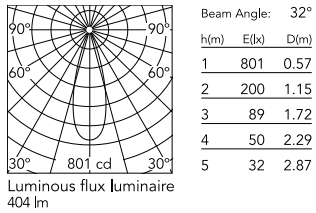

Physical

Colour	Brushed Bronze
Orientation	Adjustable
Rotation (°)	360
Longitudinal tilting (°)	90
Net weight (kg)	0.3
IP internal	20

Download

[Mounting instructions](#) PDF

Photometric Files

[LDT / IES](#) ZIP

Technical Drawings

[2D](#) ZIP

[3D](#) ZIP

Schematic light drawing

Photometric

Lighting type	Direct
Light distribution	Symmetric
CCT (K)	3000
CRI>	90
McAdam steps (SDCM)	2
Beam angle C0-180 (°)	32
Beam angle C90-270 (°)	32
Extreme cut off	No
UGR _L	<10