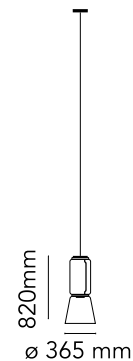

FLOS

■ F0268000 Black

Noctambule Suspension 1 Low Cylinder Cone

Designed by Konstantin Grcic, 2019

36W - 973lm - 2700K - CRI > 90

Hanging lamps consisting of interconnecting glass modules reaching a length of 3,2 mt. (126.77") with 4 mt. (157.48") suspended power cable. Cylindrical and semi-spherical transparent blown glass structure, suspended die cast aluminium ring connector, hydroformed steel internal lateral arm and injection moulded optical opal silicone outer ring diffusers. The power supply unit within the ceiling rose can be used as a dimmer to adjust the light intensity by 10% to 100% in either direction by means of the 0-10V/1-10V, PUSH, DALI control.

Are you a professional and your project needs consulting and support?

[BOOK AN APPOINTMENT](#)

Main specifications

EAN	8059607000625
Mounting	Suspension
Environment	Indoor dry location
Light source type	LED
LED type	LED Module
Lamp holder	LED Module, COB LED
Power (W)	36
System flux (lm)	973

Physical

Colour	Black
Cord length (mm)	4000
Net weight (kg)	10.2
Package volume (m3)	0.21
IP	20

Download

Mounting instructions	↓ PDF
Mounting instructions	↓ PDF
Spare Parts	↓ PDF

Photometric Files

LDT / IES	↓ ZIP
-----------	-----------------------