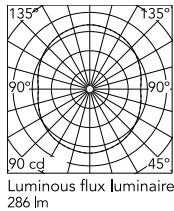

Schematic light drawing

Photometric

Lighting type	Total
Light distribution	Symmetric
CCT (K)	2700
CRI >	90

Electrical

Insulation class	I
Frequency (Hz)	50/60
Main voltage (Vac)	120-277
Driver	Integrated
Dimmable	Yes
Dimming type	Dimmable 0-10V, Dimmable Push, Dimmable 1-10V, Dimmable DALI 1
Dimming interface	Remote Dimmable (Dimmer Not Included)
Cord length (mm)	4000
Batteries inside	No
Charging min time	No

Ecodesign and Energy Labelling

This product contains a light source of energy efficiency class E

Replaceable (LED only) light source by a professional

Replaceable control gear by a professional