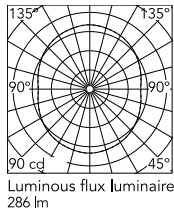

Physical

Colour	Black
Cord length (mm)	4000
Canopy dimension (mm)	46
Net weight (kg)	13.4
Package volume (m3)	0.23
IP internal	20

Download

Mounting instructions	↓ PDF
Mounting instructions	↓ PDF
Spare Parts	↓ PDF

Photometric Files

LDT / IES	↓ ZIP
-----------	-----------------------

Technical Drawings

3D	↓ ZIP
Bim	↓ ZIP

Schematic light drawing

Photometric

Lighting type	Total
Light distribution	Symmetric
CCT (K)	2700

Electrical