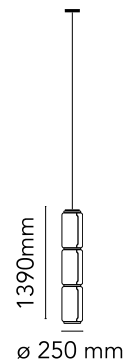

FLOS

■ F0276000 Black

Noctambule Suspension 3 Low Cylinder

Designed by Konstantin Grcic, 2019

36W - 1196lm - 2700K

Hanging lamps consisting of interconnecting glass modules reaching a length of 3,2 mt. (126.77") with 4 mt. (157.48") suspended power cable. Cylindrical and semi-spherical transparent blown glass structure, suspended die cast aluminium ring connector, hydroformed steel internal lateral arm and injection moulded optical opal silicone outer ring diffusers. The power supply unit within the ceiling rose can be used as a dimmer to adjust the light intensity by 10% to 100% in either direction by means of the 0-10/1-10V, PUSH, DALI control.

Are you a professional and your project needs consulting and support?

[BOOK AN APPOINTMENT](#)

Main specifications

EAN	8059607000717
Mounting	Suspension
Environment	Indoor dry location
Light source type	LED
LED type	LED Module
Power (W)	36
System flux (lm)	1196

Physical

Colour	Black
Cord length (mm)	4000
Canopy dimension (mm)	46
Net weight (kg)	13.4
Package volume (m3)	0.23
IP internal	20

Download

Mounting instructions	↓ PDF
Mounting instructions	↓ PDF
Spare Parts	↓ PDF