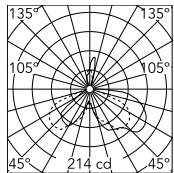

Schematic light drawing

Luminous flux luminaire
1800 lm

Photometric

Lighting type	Direct
Light distribution	Asymmetric
Extreme cut off	No

Electrical

Insulation class	II
Frequency (Hz)	60
Main voltage (Vac)	100-120
LED voltage Vf (Vdc)	null
Dimmable	Yes
Dimming interface	Dimmer Integrated
Plug type	Type A
Batteries inside	No