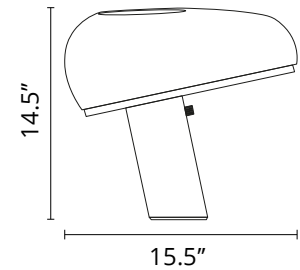

Halogen - 100W

The playful personas of the Castiglioni brothers are evident in their marble Snoopy design, named for the beloved cartoon character and featuring a distinctive, light-hearted shape. The original debuted in 1967, and this version was reintroduced in 2003 with updated technology. The Snoopy modern desk lamp provides direct light through a thick glass disk and an enameled reflector, both resting in perfect balance on a white marble base. There is an internal dimmer and switch. Inspiration behind the design: With the Snoopy, brothers Achille and Pier Giacomo Castiglioni pay tribute to the sweet natured character by Charles M. Schulz.

Are you a professional and your project needs consulting and support?

[BOOK AN APPOINTMENT](#)